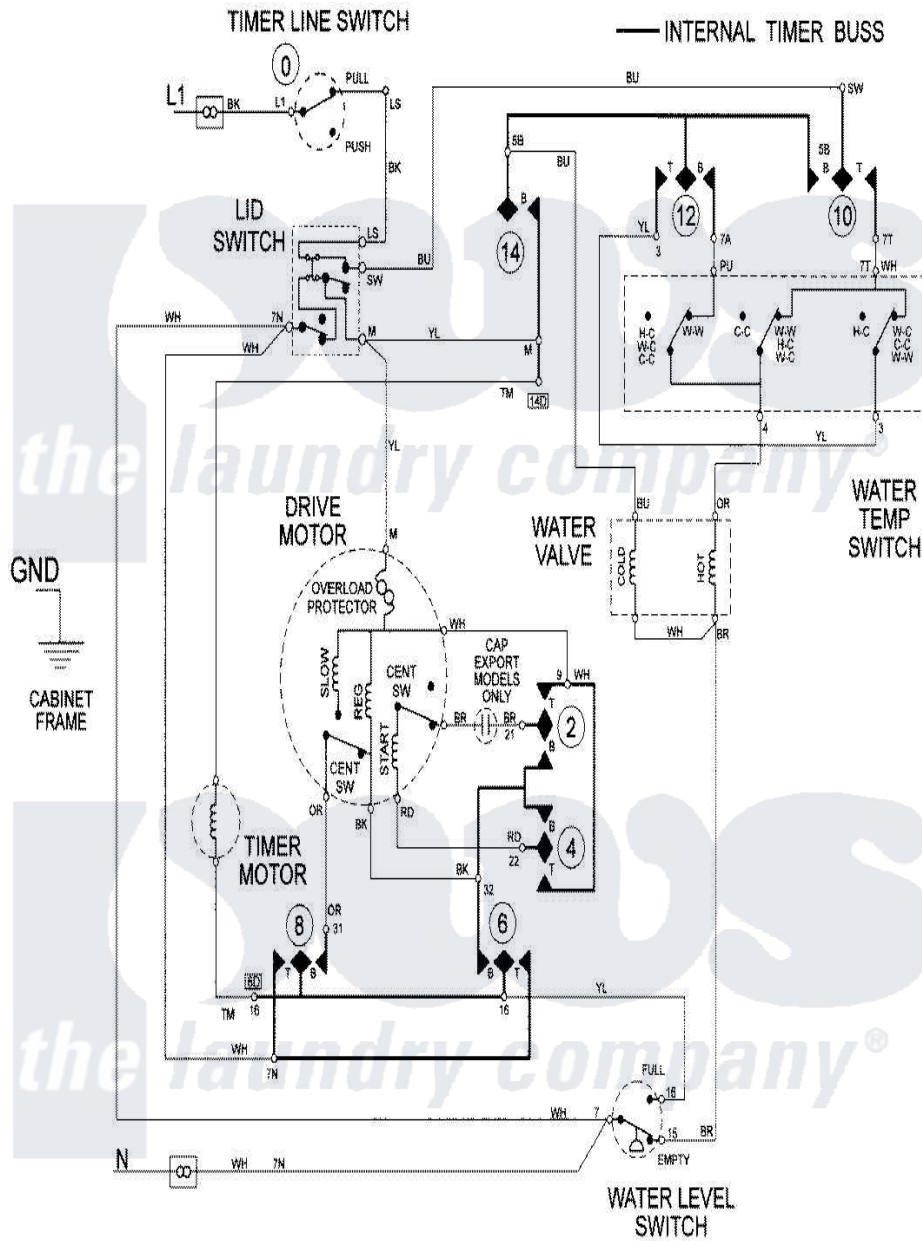

Maytag LAT8506ABE 08 - WIRING INFORMATION

Maytag Residential Maytag LAT8506ABE Washer Parts Parts Diagram 08 - WIRING INFORMATION
 Click on the part number to view part

Item	Original Part Number	Replaced By	Status	Part Description
NI	15002095		Not Available	WIRING INFORMATION