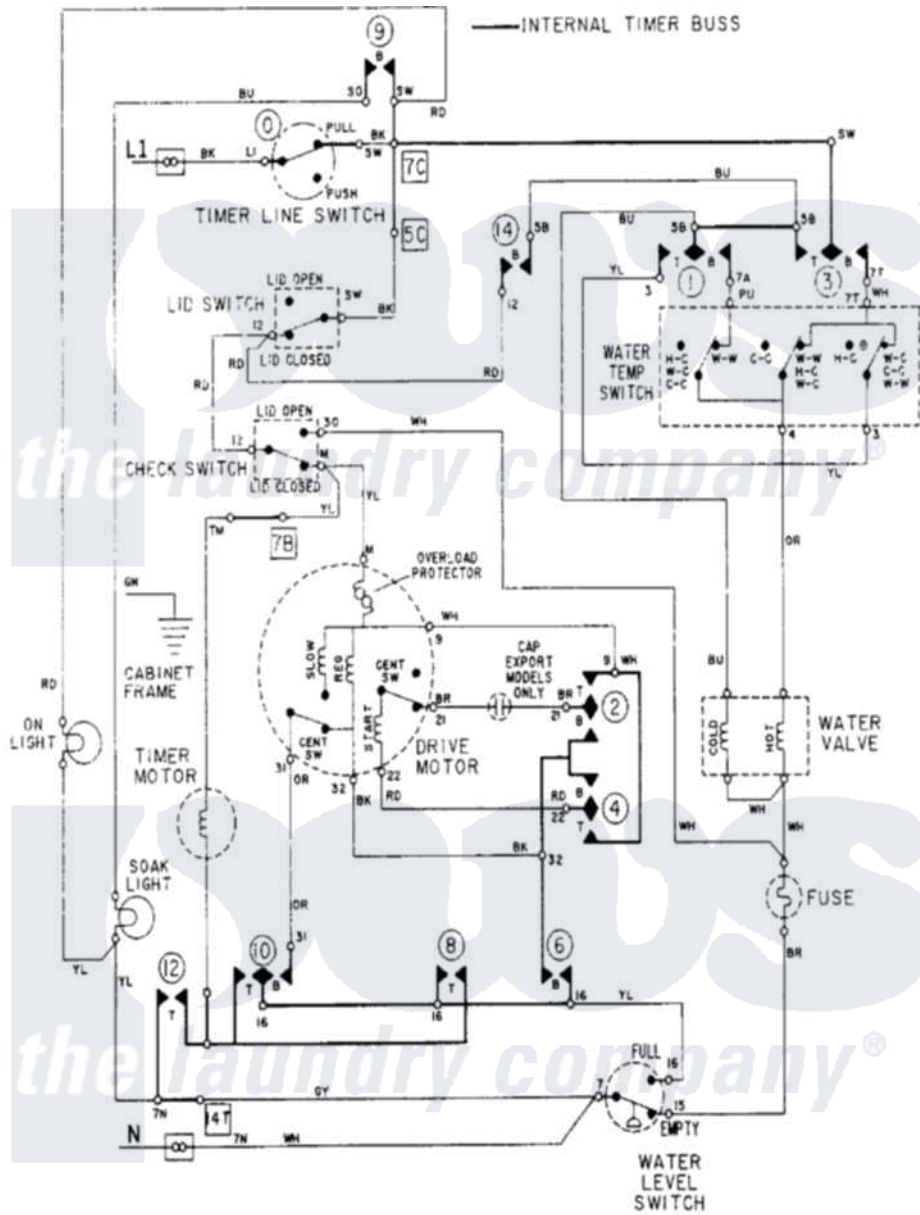

# Maytag LAT8714AAM 08 - WIRING INFORMATION

Maytag [Residential Maytag LAT8714AAM Washer Parts](#) Parts Diagram 08 - WIRING INFORMATION  
 Click on the part number to view part

Item	Original Part Number	Replaced By	Status	Part Description
NI	15001281		Not Available	WIRING INFORMATION