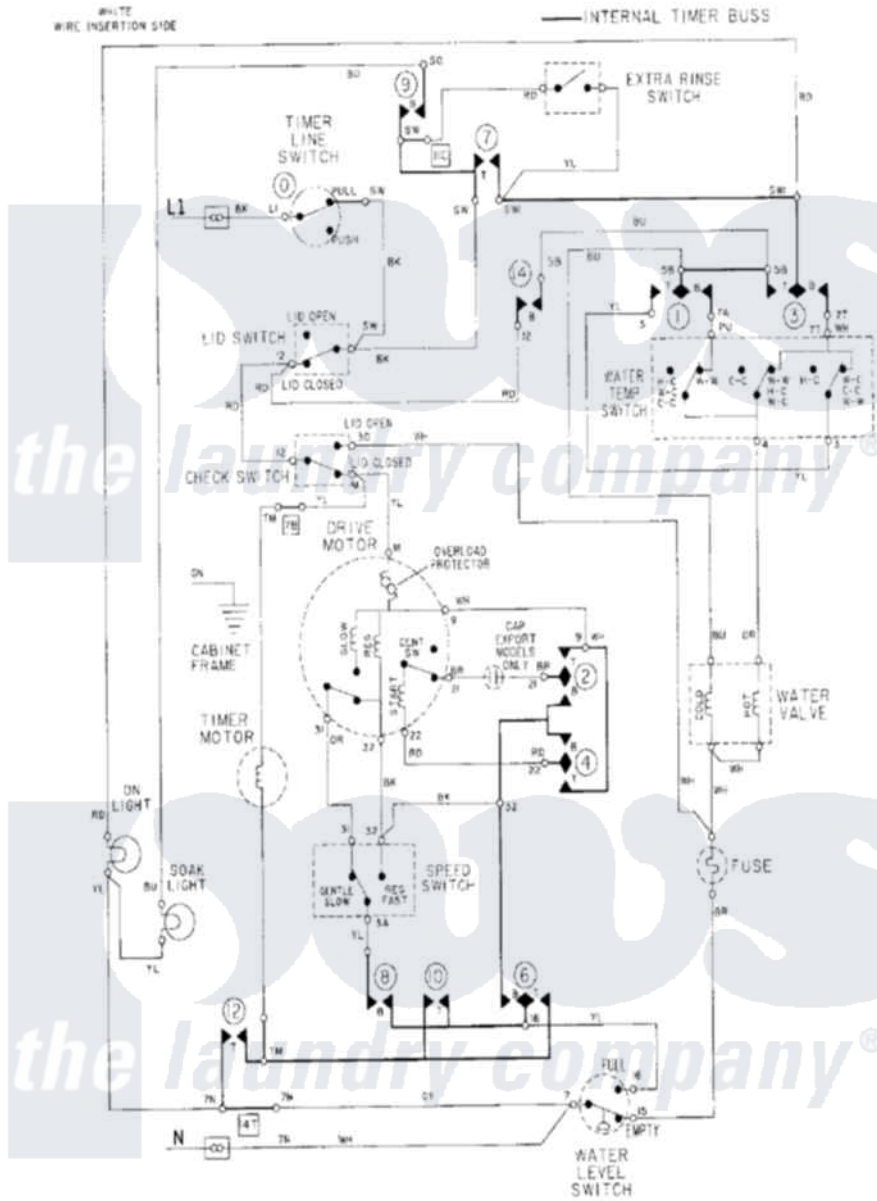

Maytag LAT8804AAE 08 - WIRING INFORMATION

Maytag Residential Maytag LAT8804AAE Washer Parts Parts Diagram 08 - WIRING INFORMATION
 Click on the part number to view part

Item	Original Part Number	Replaced By	Status	Part Description
NI	15001086		Not Available	WIRING INFORMATION