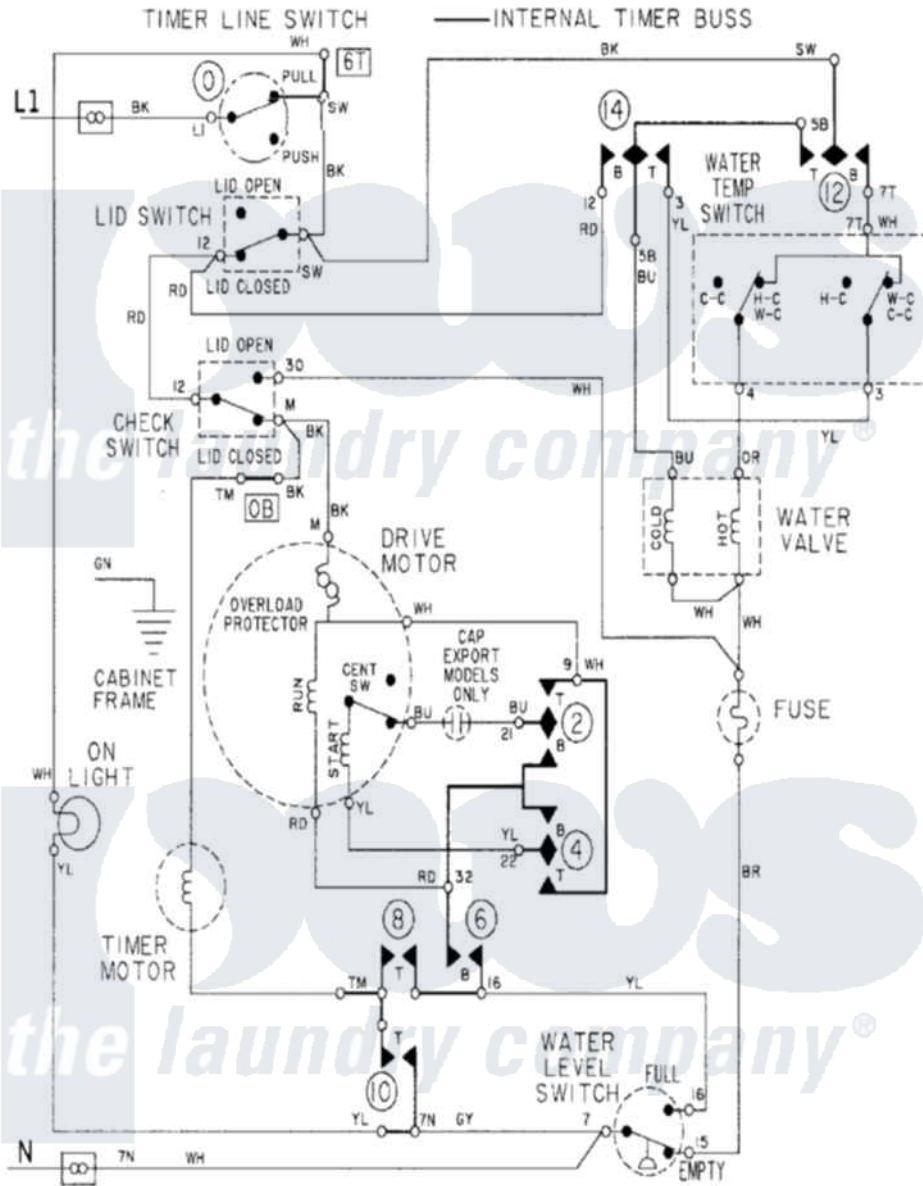

Maytag LAT9205AAM 08 - WIRING INFORMATION

Maytag Residential Maytag LAT9205AAM Washer Parts Parts Diagram 08 - WIRING INFORMATION
 Click on the part number to view part

Item	Original Part Number	Replaced By	Status	Part Description
NI	15001087		Not Available	WIRING INFORMATION