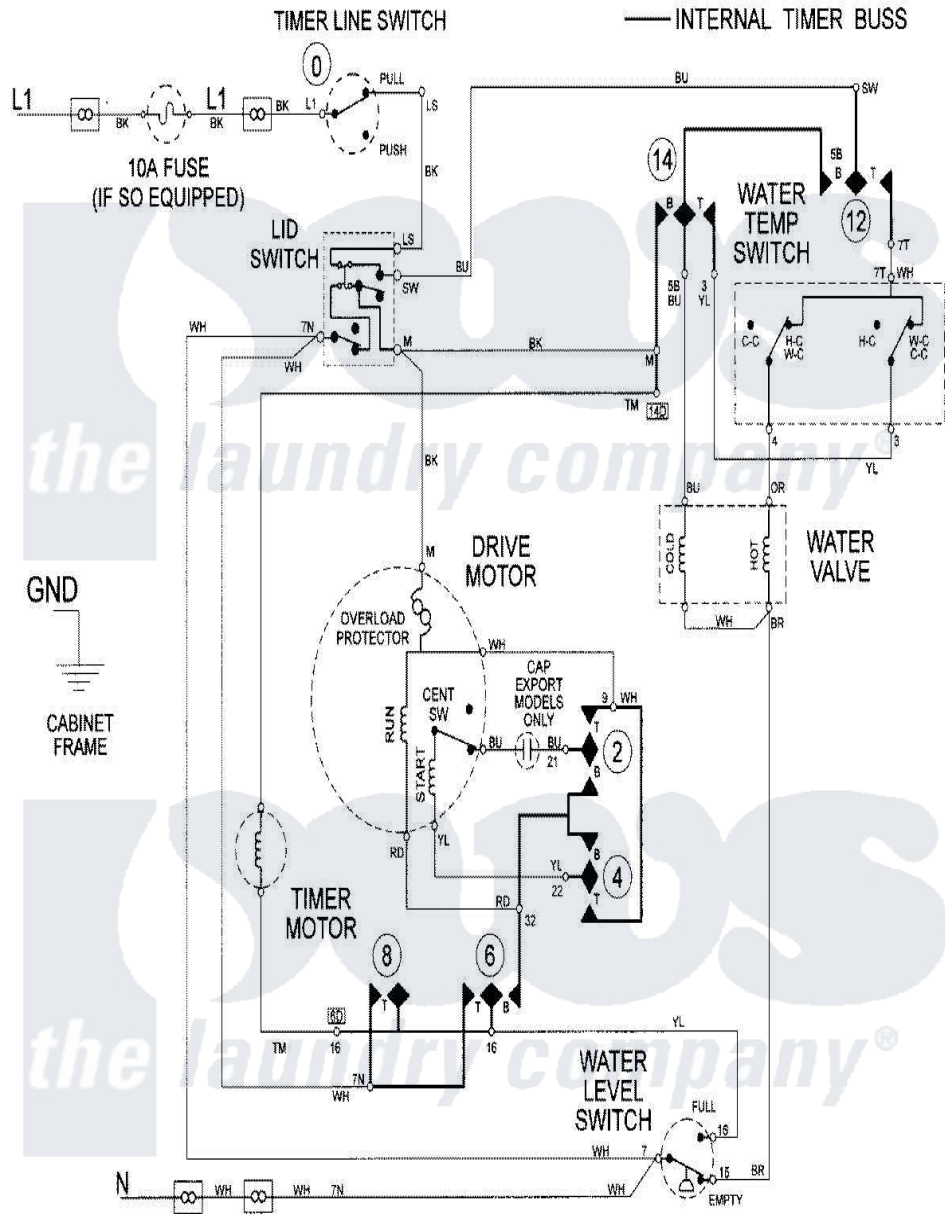

Maytag LAT9206BAM 08 - WIRING INFORMATION

Maytag [Residential Maytag LAT9206BAM Washer Parts](#) Parts Diagram 08 - WIRING INFORMATION
 Click on the part number to view part

Item	Original Part Number	Replaced By	Status	Part Description
NI	15002089		Not Available	WIRING INFORMATION