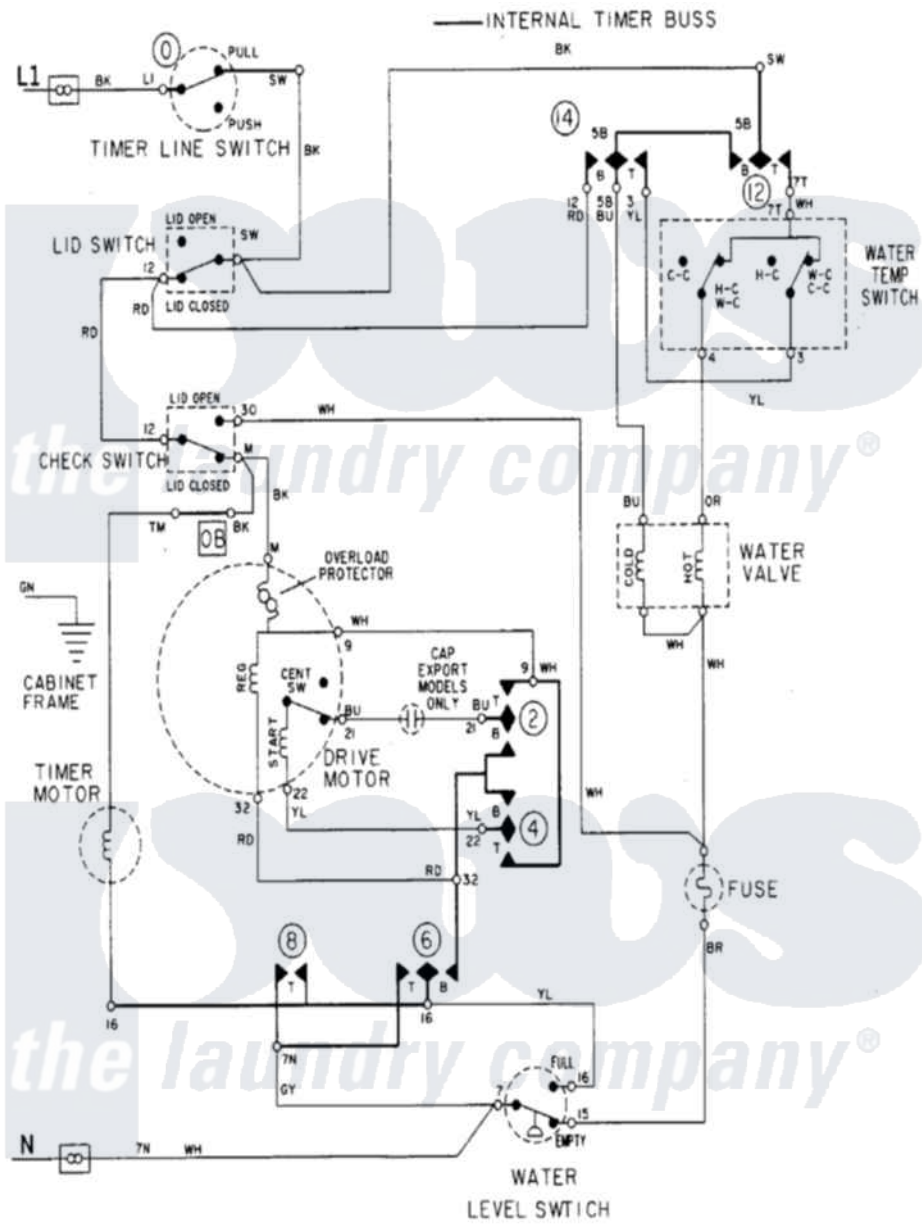

# Maytag LAT9306AAM 08 - WIRING INFORMATION

Maytag Residential Maytag LAT9306AAM Washer Parts Parts Diagram 08 - WIRING INFORMATION  
 Click on the part number to view part

Item	Original Part Number	Replaced By	Status	Part Description
NI	15002089		Not Available	WIRING INFORMATION
"	15001940		Not Available	WIRING INFORMATION