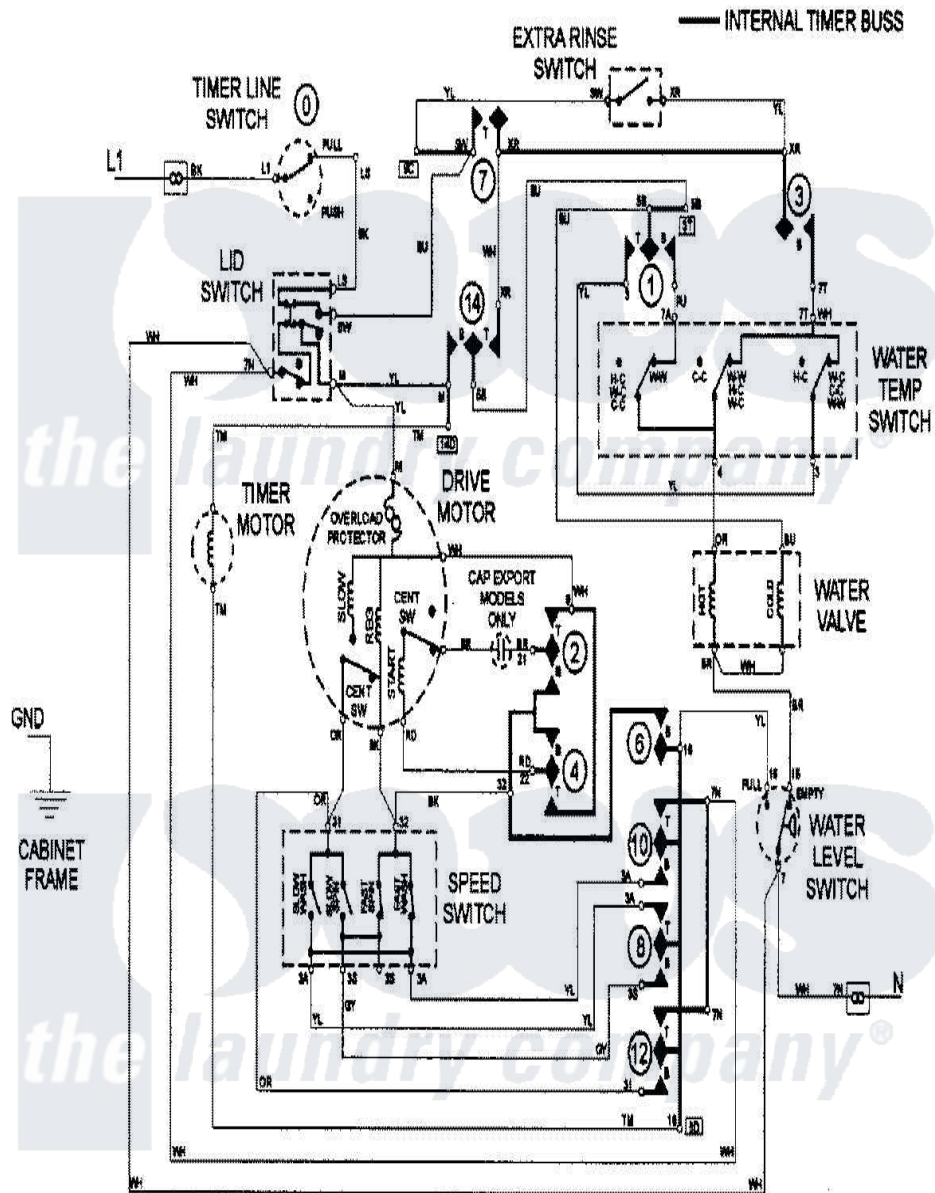

Maytag LAT9557AAE 08 - WIRING INFORMATION

Maytag Residential Maytag LAT9557AAE Washer Parts Parts Diagram 08 - WIRING INFORMATION
 Click on the part number to view part

Item	Original Part Number	Replaced By	Status	Part Description
NI	15002562		Not Available	WIRING INFORMATION