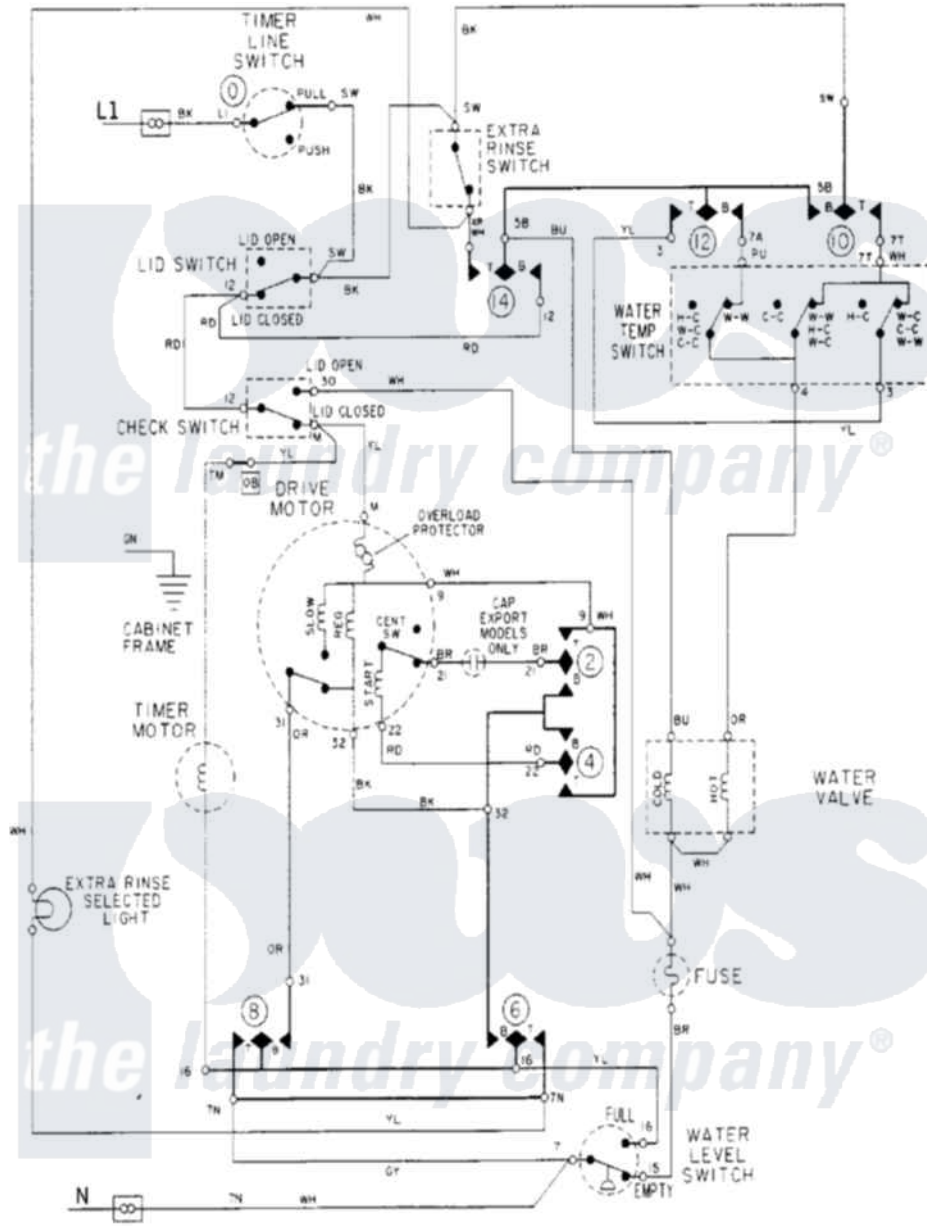

Maytag LAT9616AAM 08 - WIRING INFORMATION

Maytag Residential Maytag LAT9616AAM Washer Parts Parts Diagram 08 - WIRING INFORMATION
 Click on the part number to view part

Item	Original Part Number	Replaced By	Status	Part Description
NI	15002105		Not Available	WIRING INFORMATION
"	15001929		Not Available	WIRING INFORMATION