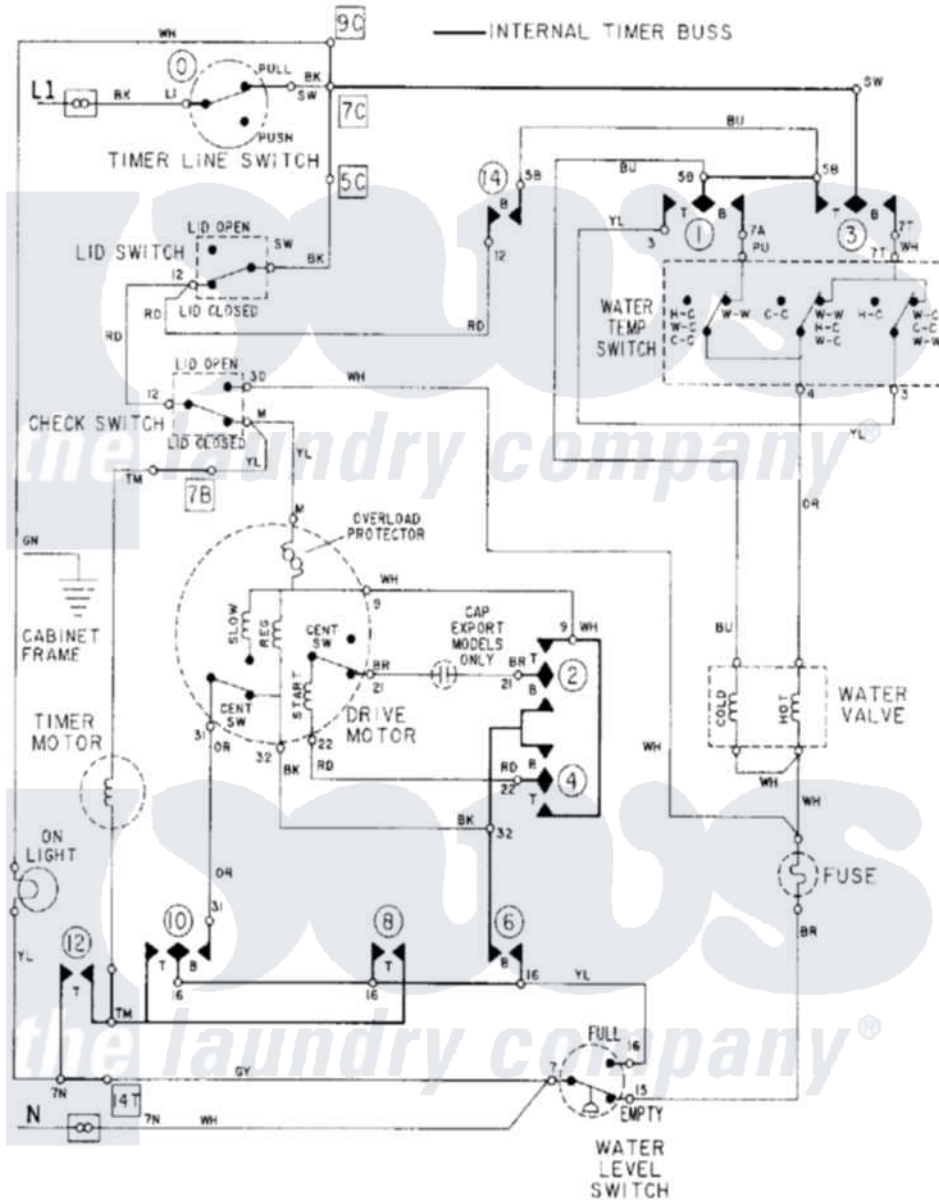

Maytag LAT9714AAM 08 - WIRING INFORMATION

Maytag Residential Maytag LAT9714AAM Washer Parts Parts Diagram 08 - WIRING INFORMATION
 Click on the part number to view part

Item	Original Part Number	Replaced By	Status	Part Description
NI	15001006		Not Available	WIRING INFORMATION