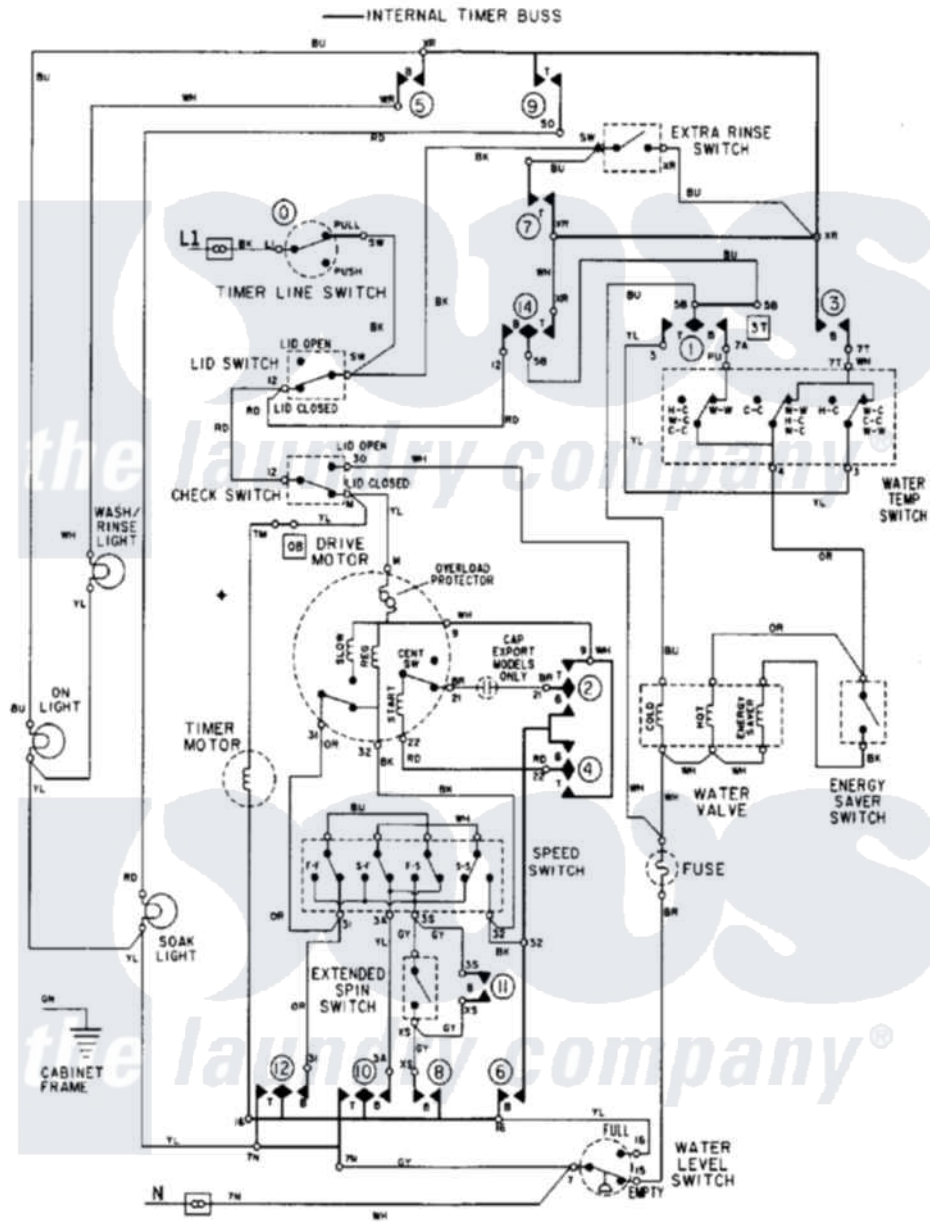

Maytag LAT9806AAE 08 - WIRING INFORMATION (9806)

Maytag Residential Maytag LAT9806AAE Washer Parts Parts Diagram 08 - WIRING INFORMATION (9806)
 Click on the part number to view part

Item	Original Part Number	Replaced By	Status	Part Description
NI	15002103		Not Available	WIRING INFORMATION
"	15001943		Not Available	WIRING INFORMATION