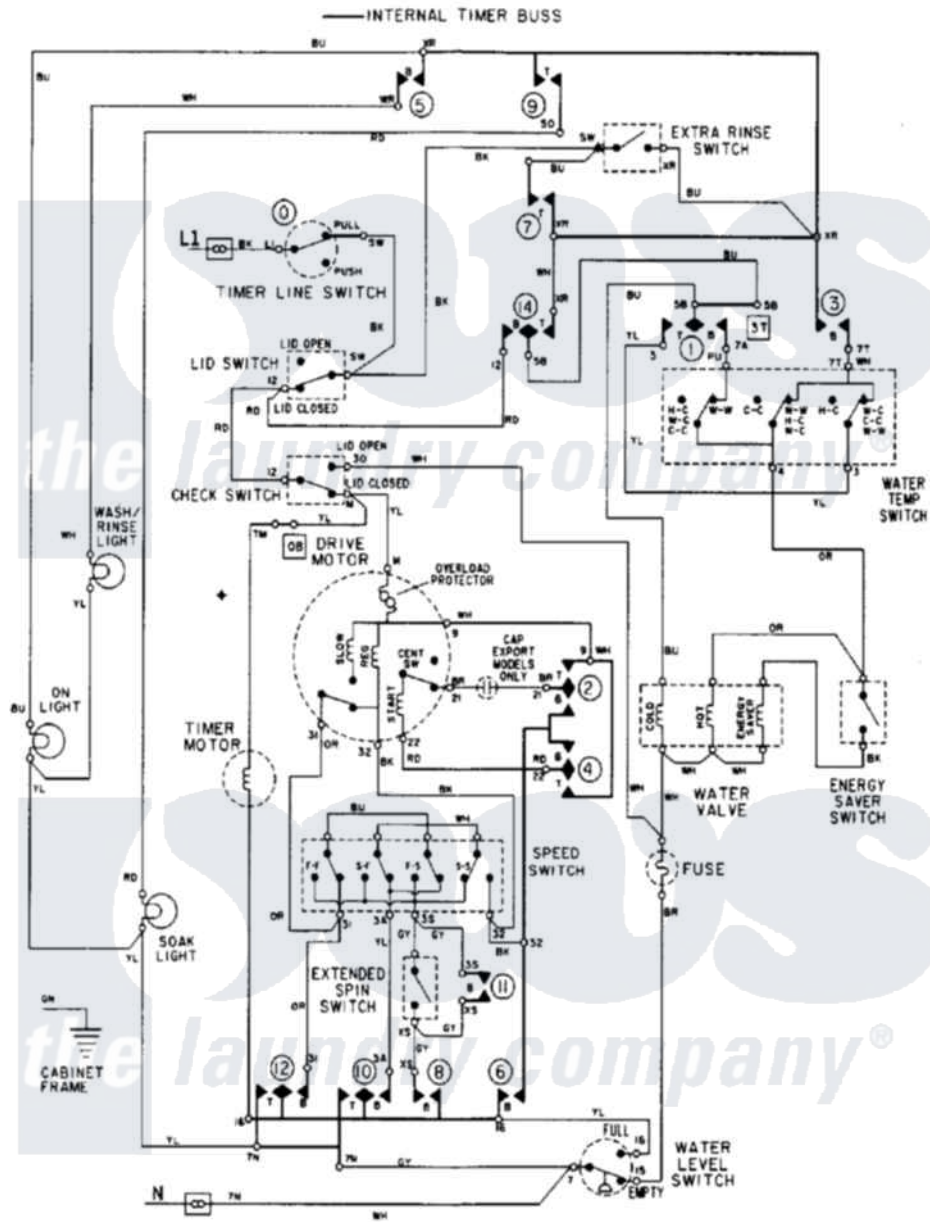

# Maytag LAT9806AAM 08 - WIRING INFORMATION (9806)

Maytag Residential Maytag LAT9806AAM Washer Parts Parts Diagram 08 - WIRING INFORMATION (9806)  
 Click on the part number to view part

Item	Original Part Number	Replaced By	Status	Part Description
NI	15002103		Not Available	WIRING INFORMATION
"	15001943		Not Available	WIRING INFORMATION