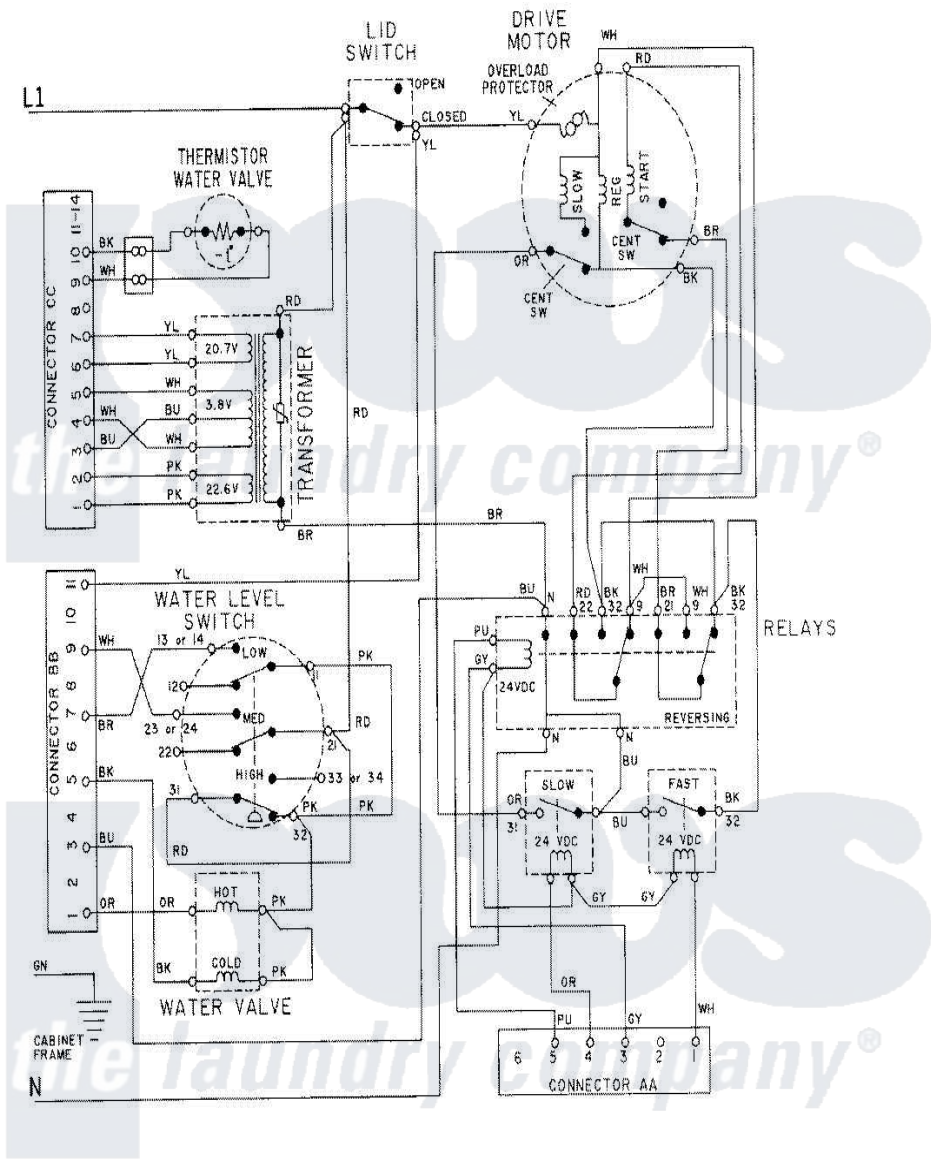

Maytag LAT9904ABE 08 - WIRING INFORMATION

Maytag Residential Maytag LAT9904ABE Washer Parts Parts Diagram 08 - WIRING INFORMATION
 Click on the part number to view part

Item	Original Part Number	Replaced By	Status	Part Description
NI	15001287		Not Available	WIRING INFORMATION