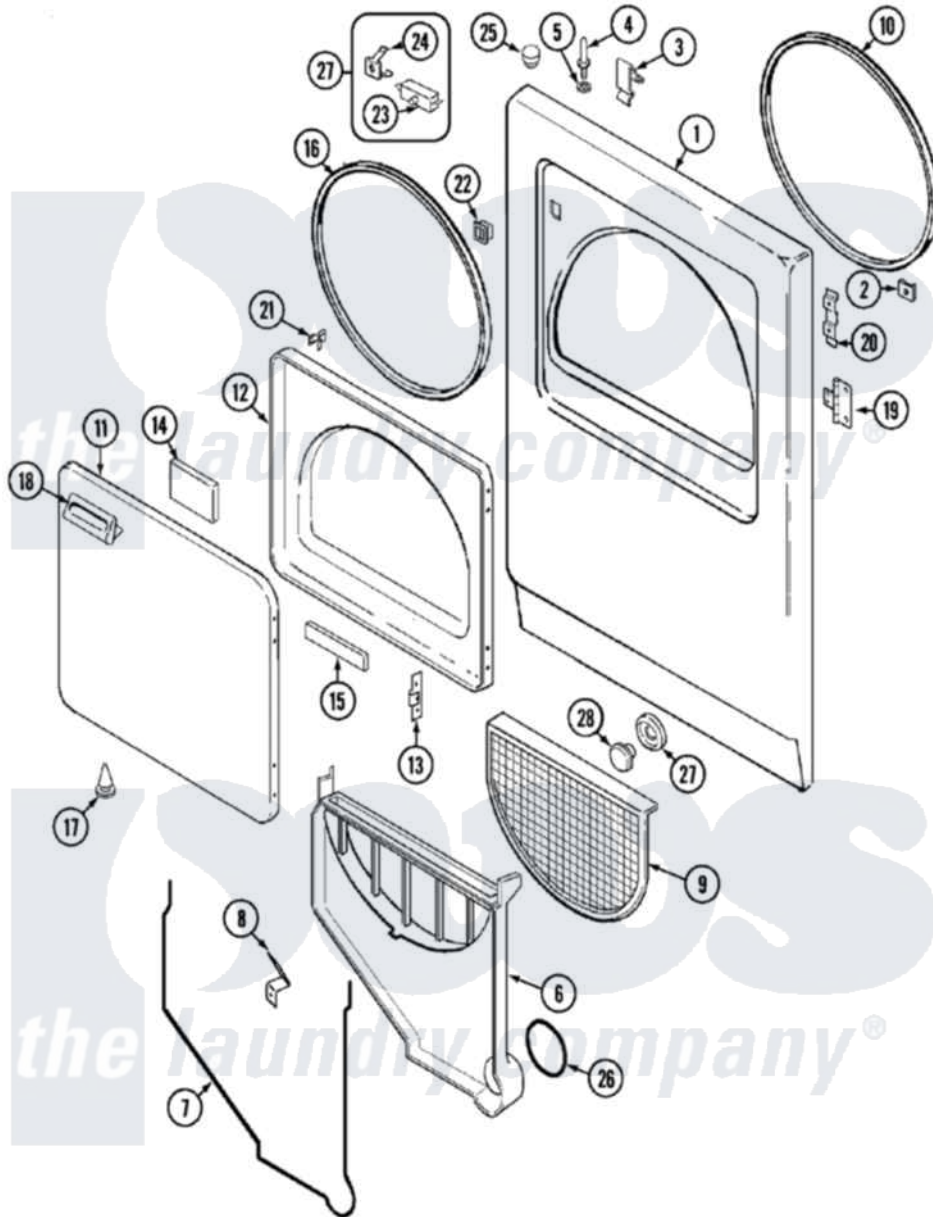

Maytag LDE1000ACE 03 - DOOR

Maytag Residential Maytag LDE1000ACE Dryer Parts Parts Diagram 03 - DOOR
 Click on the part number to view part

Item	Original Part Number	Replaced By	Status	Part Description
1	53-0726	31001771		Panel, Front
2	25-7817		Not Available	CLIP, U-TYPE
"	25-7820	489478		Screw, 8 X 1/2
3	25-7220			Clip, Cabinet Top
4	53-0643			Pin, Locator
5	25-0224	3400029		Nut, Adapter Plate
"	53-0200			Sleeve, Locator Pin
6	25-7810	415013-35		Screw
"	53-1299	12001324		Duct Kit, Collector
7	53-0204			Seal
8	53-0123			Clip
9	53-0918			Filter, Lint
10	53-0281	31001747		Seal Assembly
11	53-0154			Panel, Outer Door
"	25-7770	3196169		Screw, Element
12	53-0912		Not Available	PANEL, INNER DOOR (WHT)

13	53-0119		Clip, Hinge
14	21001281		Damper, Sound Pad
"	53-1490		Door Pad
15	53-1491		Door Pad
16	53-0648	31001529	Seal, Door
17	25-7889		Plug Button
18	25-7810	415013-35	Screw
"	53-0927		Handle, Door
19	53-1492		Hinge, Dryer Door
"	25-7809		Screw, No.6-20 1/2 Flthd Torx
20	53-0121	Not Available	TWIN NUT
21	53-2364	LA-1003	Door Catch Kit
"	LA-1003		Door Catch Kit
22	53-0187	LA-1003	Door Catch Kit
23	53-0148		Switch, Door
24	63-5990	31001319	Clip, Switch
25	33-2653		Bumper, Cabinet
26	53-0203	12001324	Duct Kit, Collector
27	LA-1005		Switch Kit