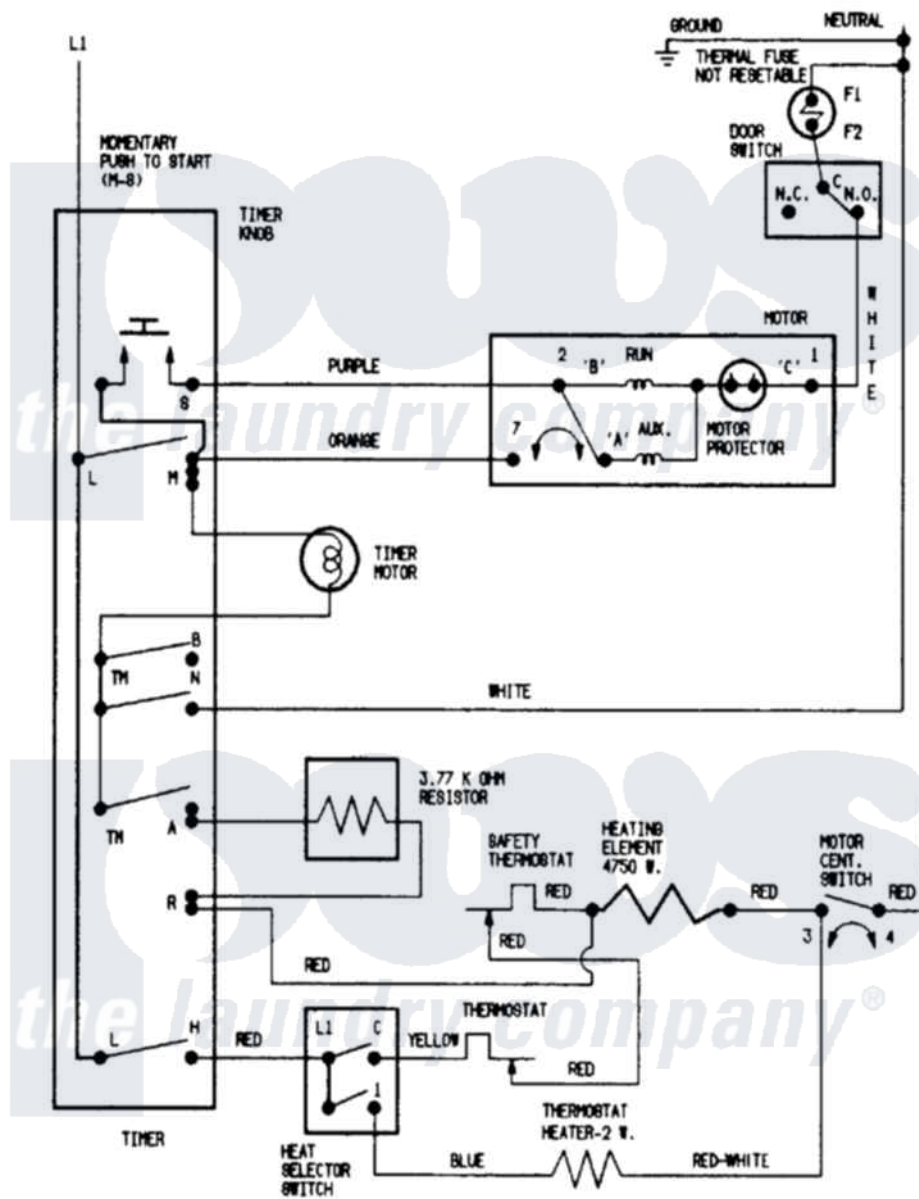

# Maytag LDE1000ACE 07 - WIRING INFORMATION

Maytag Residential Maytag LDE1000ACE Dryer Parts Parts Diagram 07 - WIRING INFORMATION  
 Click on the part number to view part

Item	Original Part Number	Replaced By	Status	Part Description
NI	15002534		Not Available	WIRING INFORMATION
"	15002078		Not Available	WIRING INFORMATION