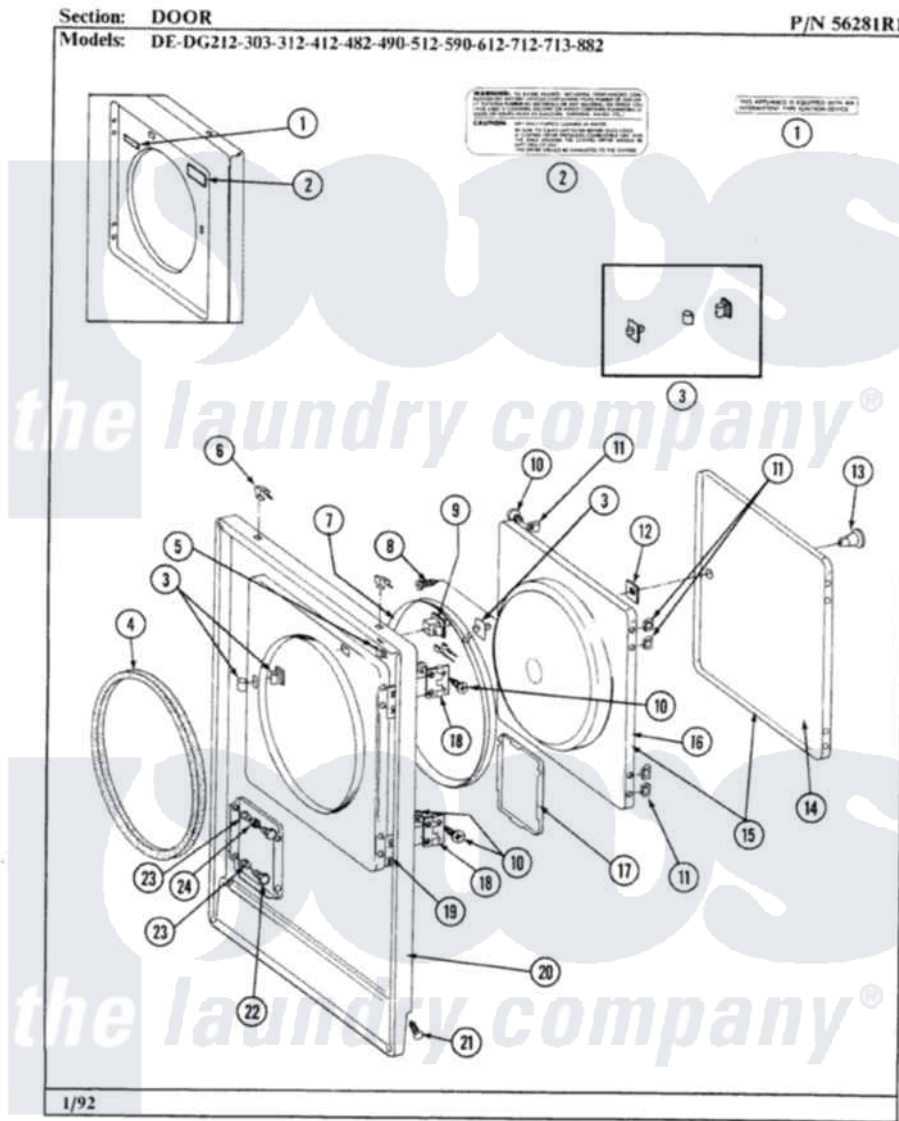

Maytag LDE313 02 - DOOR

30

Maytag [Residential Maytag LDE313 Dryer Parts](#) Parts Diagram 02 - DOOR
 Click on the part number to view part

Item	Original Part Number	Replaced By	Status	Part Description
2	Y313927			INSTRUCTION LABEL
3	306436			Door Latch Kit-W
4	314286			Seal For Front Panel
5	Y310376			Clip, Door Switch Harness
6	212982	22001650		Fastener, Spring
7	314077			Door Seal
8	314347	400021-1		Screw
9	Y305753	W10169313		Switch-Dor
10	Y314062			Screw, Door Hinge And Panel
11	Y313910			Clip, Door Liner To Outer Panel
12	Y313911			Door Strike Retainer
13	303942		Not Available	KNOB AND SCREW
14	313908L		Not Available	DOOR PANEL-ALMOND
15	304579L		Not Available	DOOR-ALMOND
"	306668L		Not Available	DOOR, ALMOND
				INNER DOOR WITH KNOB &

16	305835	Not Available	INNER DOOR WITH KNOB & SCRE
"	306676	Not Available	INNER DOOR WITH KNOB
18	Y304577	33001230	Hinge, Door
19	Y313907		Fastener, Twin
20	304595L	Not Available	FRONT PANEL-ALMOND
21	204439		Screw And Fstner Assembly