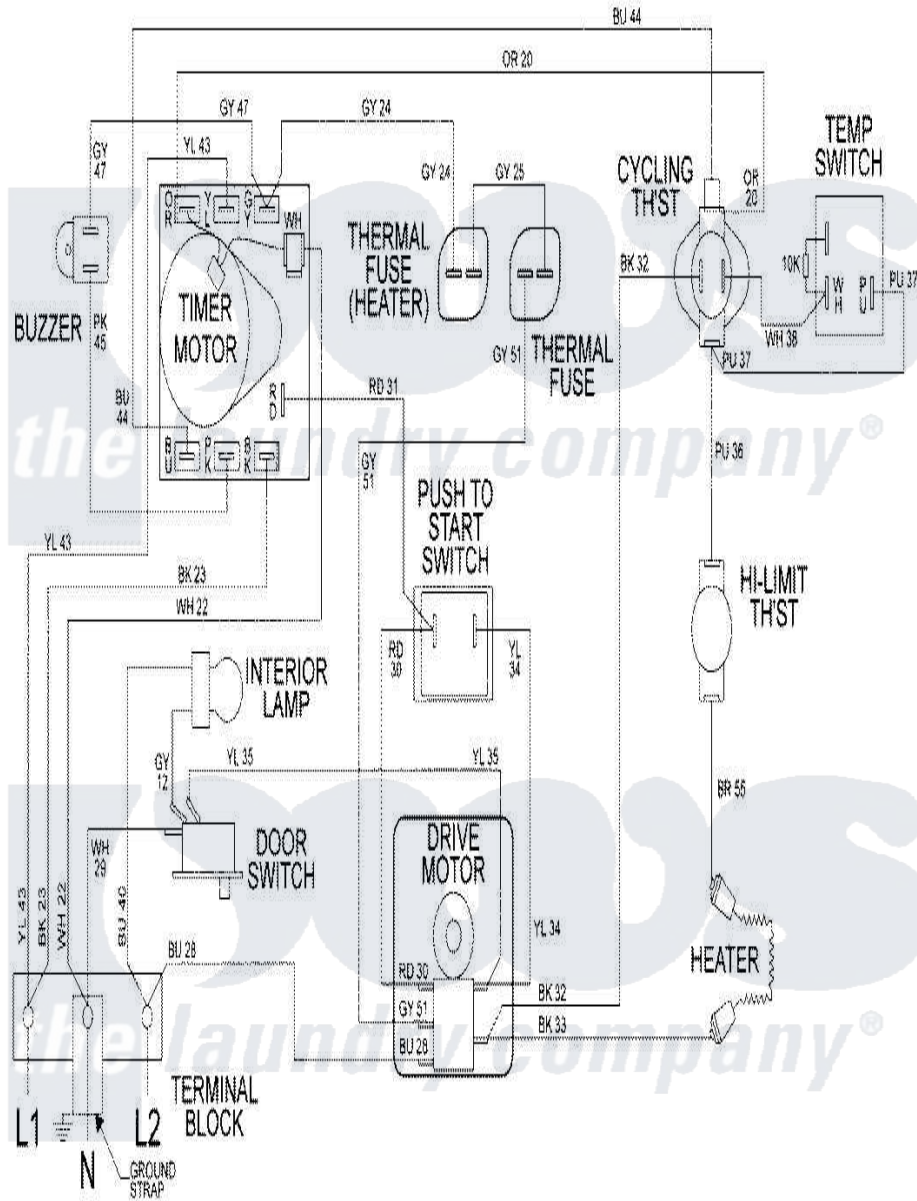

Maytag LDE9316ACM 09 - WIRING INFORMATION

Maytag [Residential Maytag LDE9316ACM Dryer Parts](#) Parts Diagram 09 - WIRING INFORMATION
 Click on the part number to view part

Item	Original Part Number	Replaced By	Status	Part Description
NI	15001934		Not Available	WIRING INFORMATION