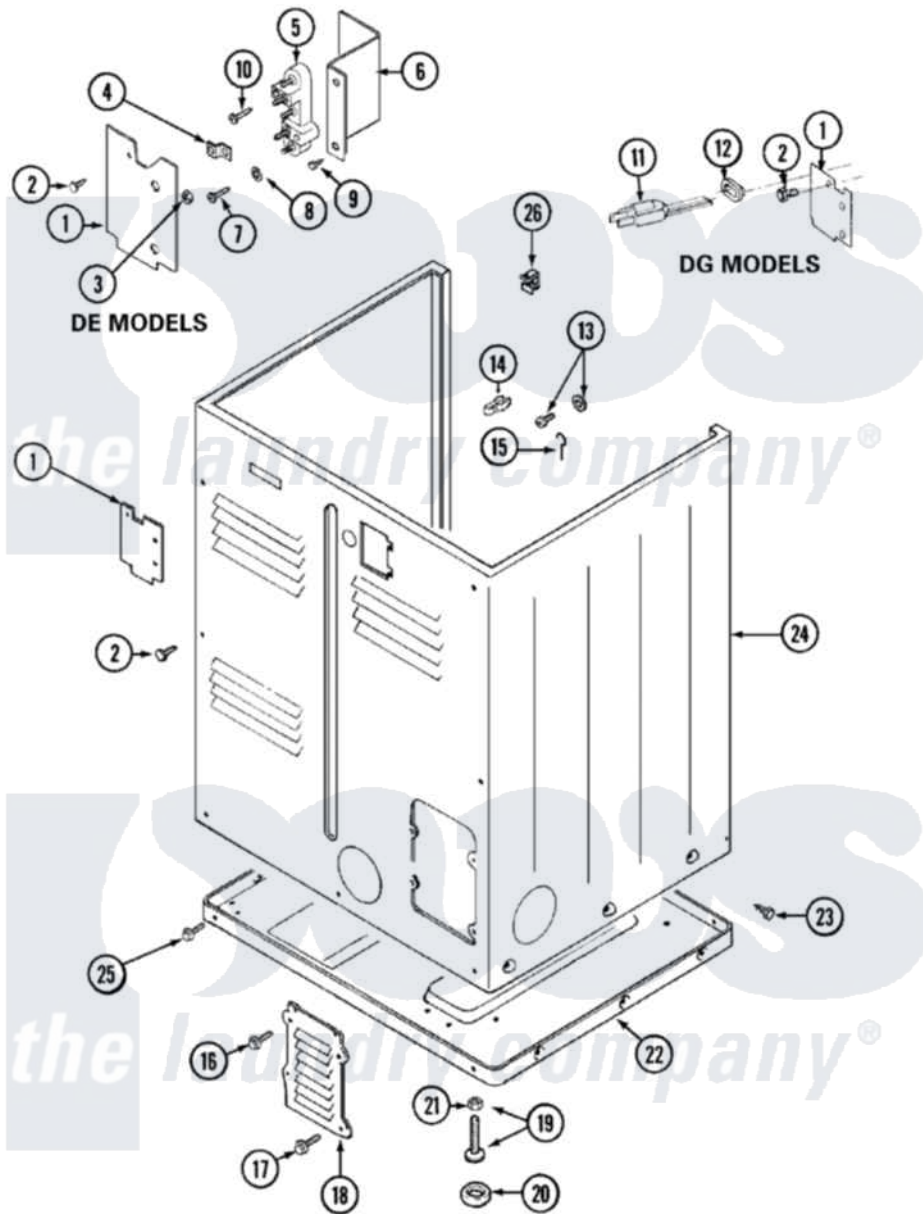

# Maytag LDE9804ACL 02 - CABINET-REAR

Maytag [Residential Maytag LDE9804ACL Dryer Parts](#) Parts Diagram 02 - CABINET-REAR  
 Click on the part number to view part

Item	Original Part Number	Replaced By	Status	Part Description
1	Y312905		Not Available	COVER, TERMINAL
2	<a href="#">Y313561</a>			Screw----NA
3	311484	<a href="#">112432</a>		Nut
4	<a href="#">Y312184</a>			Strap, Grounding
5	<a href="#">400008</a>			Block, Terminal
6	<a href="#">Y312904</a>			Bracket, Terminal Block
7	Y312209	<a href="#">W10001200</a>		Screw
8	<a href="#">Y311270</a>			Washer, Terminal Block
9	Y310632	<a href="#">1163839</a>		Screw
10	<a href="#">33001245</a>			Screw----NA
13	303846	<a href="#">22003781</a>		Screw, Ground Strap
14	<a href="#">301548</a>			Clamp, Ground Wire
15	<a href="#">204807</a>			Ground Wire, Supp. Plte To Top Cover
16	<a href="#">Y313559</a>			Screw
17	211294	<a href="#">90767</a>		Screw, 8A X 3/8 HeX Washer Head Tapping

18	Y312951	Not Available	ACCESS COVER, BACK
19	<a href="#">Y305086</a>		Adjustable Leg And Nut
20	<a href="#">Y314137</a>		Foot, Rubber
21	Y052740	<a href="#">62739</a>	Nut, Lock
22	Y303361	Not Available	BASE ASSY. (UPPER & LOWER)
23	<a href="#">213007</a>		Xfor Cabinet See Cabinet, Back
24	33001160	Not Available	CABINET (ALM)
25	Y310632	<a href="#">1163839</a>	Screw
"	<a href="#">Y313561</a>		Screw----NA