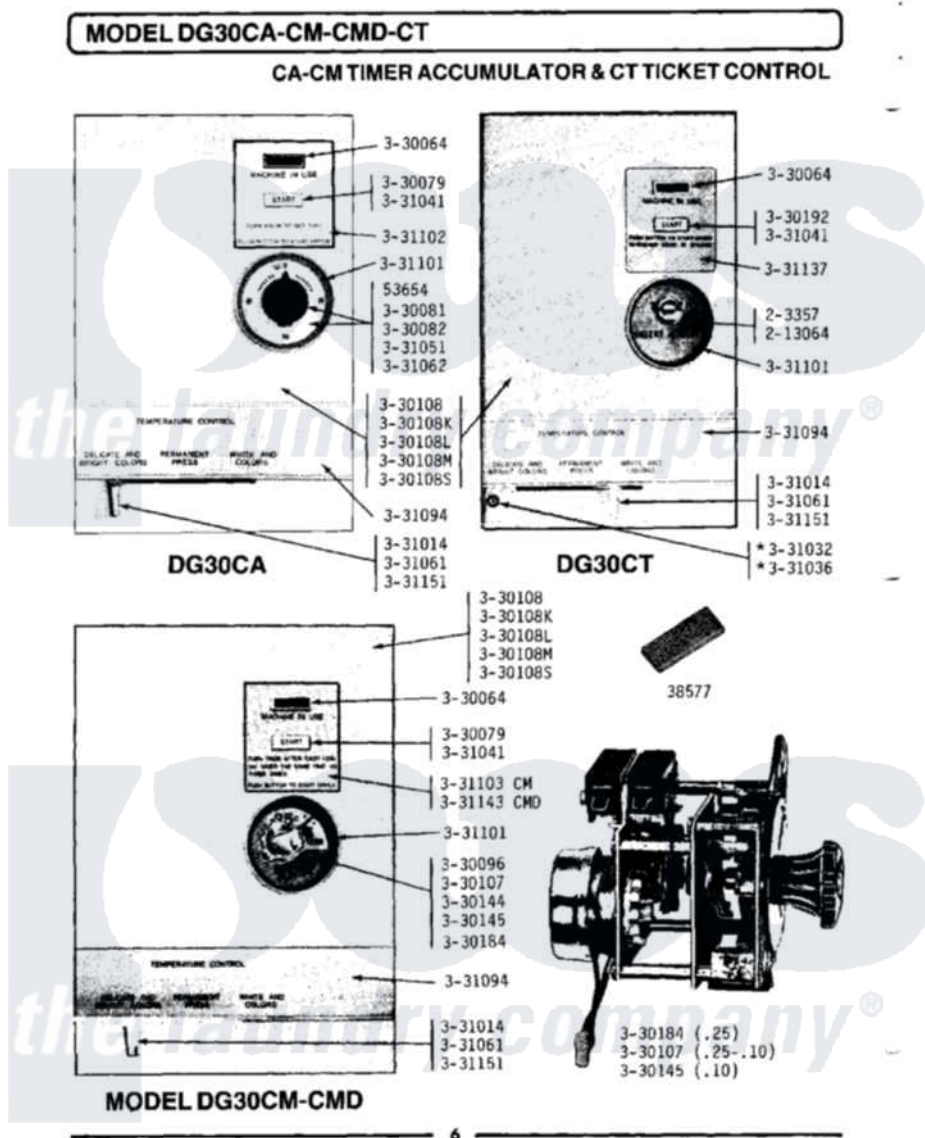

Maytag LDG30CMD 03 - CMD TIMER ACCUMULATOR

Maytag Residential Maytag LDG30CMD Dryer Parts Parts Diagram 03 - CMD TIMER ACCUMULATOR
 Click on the part number to view part

Item	Original Part Number	Replaced By	Status	Part Description
001	NLA		Not Available	TOOL TO ADJUST TIMING SWITC
002	NLA		Not Available	TICKET RECEIVER ASSEMBLY
003	NLA		Not Available	FRONT PLATE F/TICKET CONTRO
004	Y330064			Pilot Light
005	Y330079		Not Available	SWITCH, PUSH-TO-START
006	Y330096	Y330233		Mounting Plt, Cm Timer Accum.
007	NLA		Not Available	FRONT PANEL-WHITE
008	330108L		Not Available	FRONT PANEL-ALMOND
009	330108M		Not Available	FRONT PANEL-HARVEST WHEAT
010	NLA		Not Available	MOUNTING PLATE (ACCUMULATOR)
011	Y330145		Not Available	CONTA ACCUMULATOR ASSEMBLY
012	330184			Timer Accumulator-25

013	331014	8281196	Screw
014	331032	61002031	Screw, Handle
015	331036		Washer-Front Panel Screws
016	331041		Button-Push-To-Start Switch
017	331061		Knob For Temperature Contro
018	NLA	Not Available	TRIM BAR FOR UPPER PANEL
019	331101	Not Available	BEZEL FOR TIMER-ACCUMULATOR
020	NLA	Not Available	INSTRUCT LABEL - SINGLE COI
021	331151		Lever-Temperature Control
022	Y330192	Not Available	SWITCH, PUSH TO START
023	NLA	Not Available	TIMER ACCUMULATOR - CM
024	NLA	Not Available	INSTRUCTION PLATE-CT