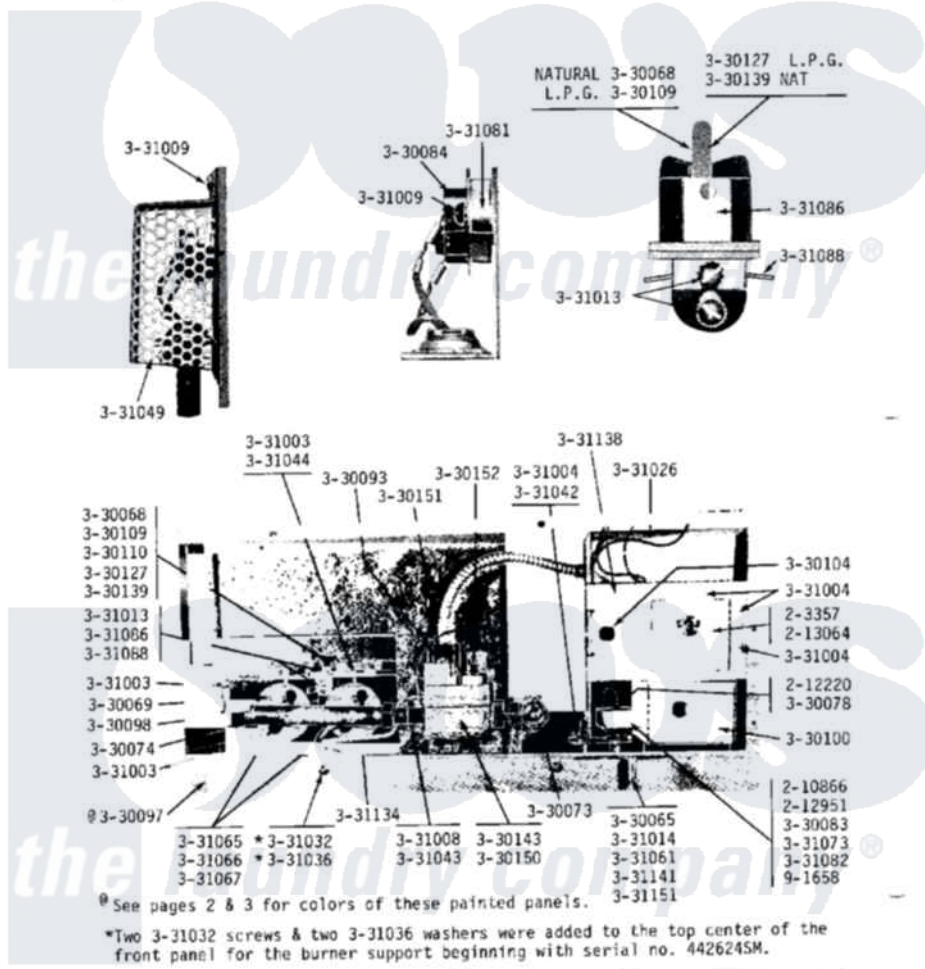

Maytag LDG30CMD 05 - BURNER & CONTROLS-UPPER COMPARTMENT

MODEL DG30CA-CM-CMD-CT

BURNER & CONTROLS - UPPER COMPARTMENT

DG30CA-CM-SERIES 01
DG30CMD-CT-ALL MODELS

WHITE RODGERS GAS VALVE

New gas valve begins with Serial No. 4442175Y for models DG30CA-CM only

Maytag Residential Maytag LDG30CMD Dryer Parts Parts Diagram 05 - BURNER & CONTROLS-UPPER COMPARTMENT

[Click on the part number to view part](#)

Item	Original Part Number	Replaced By	Status	Part Description
001	NLA		Not Available	TICKET RECEIVER ASSEMBLY
002	210866			Nut, Twin Speed
003	212220	213501		Screw, No.6-20 X 1-1/8 Inch
004	212951			Screw, No.6-32 X 1/4 Inch
005	NLA		Not Available	FRONT PLATE F/TICKET CONTRO
006	NLA		Not Available	CLIP - ACTUATOR TO CABINET
007	Y330068			Pilot Burner - Nat.
008	NLA		Not Available	BURNER, MAIN
009	Y330073			Valve, Shut-Off
010	NLA		Not Available	MANIFOLD FOR MAIN BURNER
011	Y330083		Not Available	CONTROL, TEMPERATURE
012	330084			Thermostat, Hi-Limit
013	NLA		Not Available	THERMOCOUPLE---NA