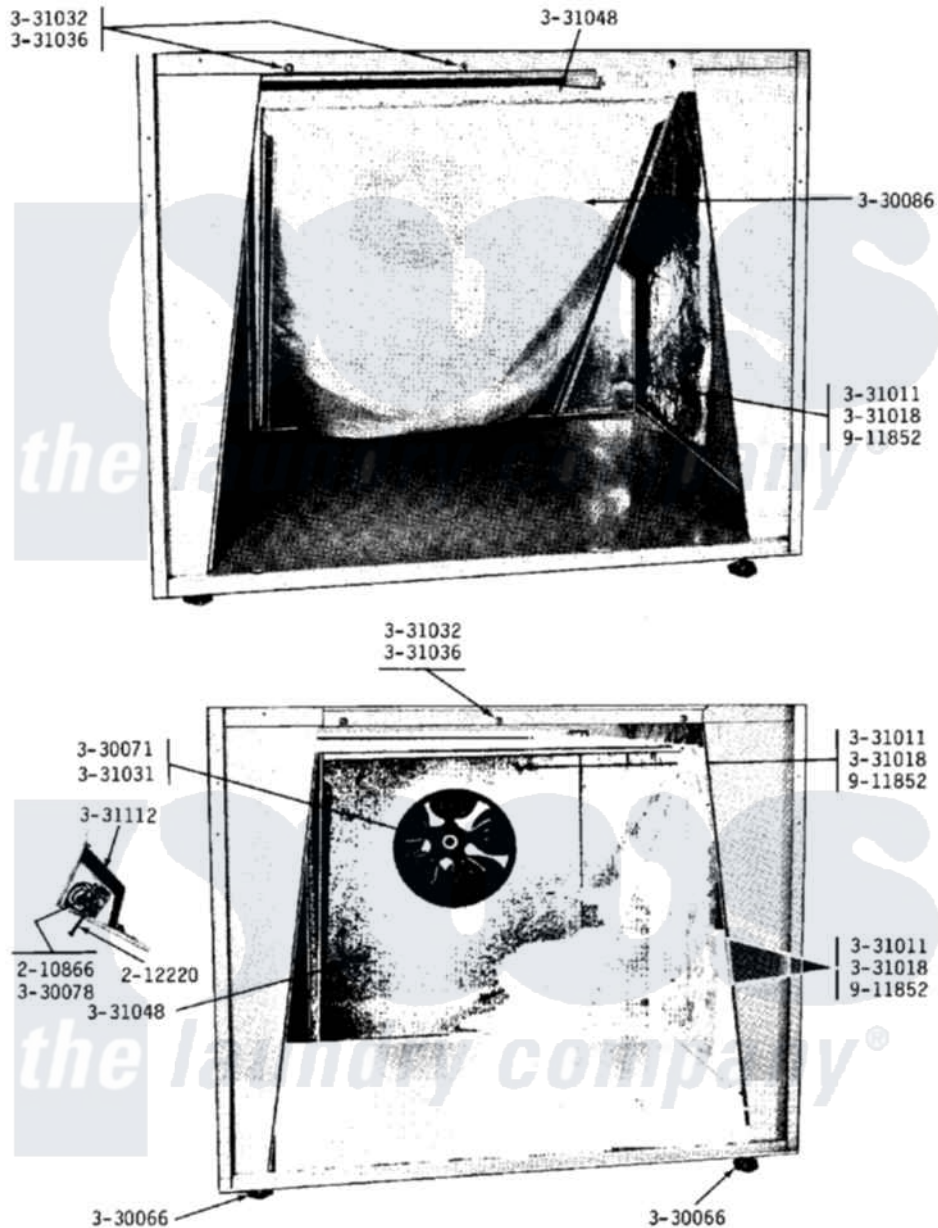

Maytag LDG30CMD 08 - LINT SCREEN-LOWER FRONT

Maytag [Residential Maytag LDG30CMD Dryer Parts](#) Parts Diagram 08 - LINT SCREEN-LOWER FRONT
 Click on the part number to view part

Item	Original Part Number	Replaced By	Status	Part Description
001	Y055980			Hi-Temp Adhesive, 2 Oz Tube
002	210866			Nut, Twin Speed
003	212220	213501		Screw, No.6-20 X 1-1/8 Inch
004	NLA		Not Available	LEVELING LEG
005	Y330071		Not Available	IMPELLER FOR BLOWER
006	Y330078			Cool-Down Bypass Switch
007	Y330086			Lint Screen With Frame
008	NLA		Not Available	WING NUT - LINT HOOD TO CAB
009	NLA		Not Available	WASHER-LINT HOOD TO CABINET
010	331031		Not Available	SET SCREW FOR IMPELLER
011	331032	61002031		Screw, Handle
012	331036			Washer-Front Panel Screws
013	331048		Not Available	COVER FOR BLOWER IMPELLER
014	NLA		Not Available	SHIELD FOR DAMPER SWITCH