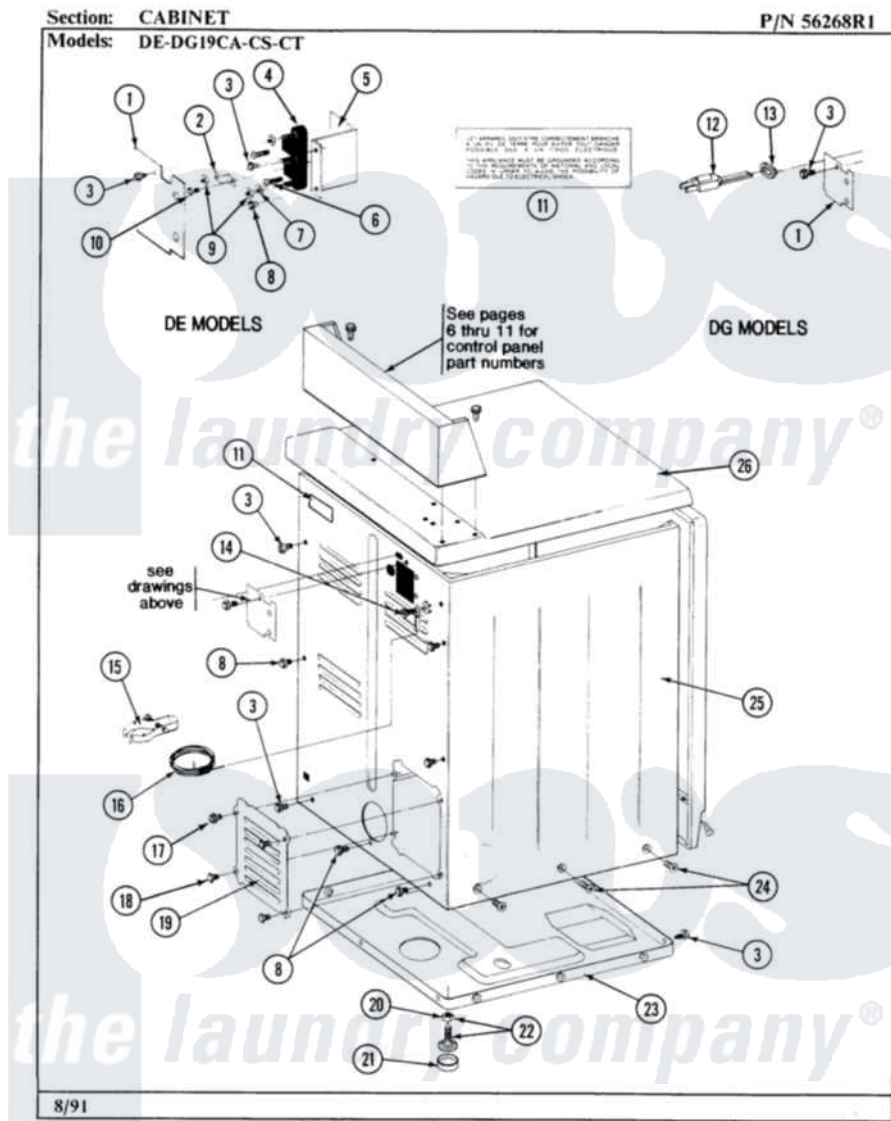

Maytag LDG31CT 02 - REAR VIEW

4

Maytag Residential Maytag LDG31CT Dryer Parts Parts Diagram 02 - REAR VIEW
Click on the part number to view part

Item	Original Part Number	Replaced By	Status	Part Description
001	Y052749	62739		Nut, Lock
002	NLA		Not Available	LEVELING LEG
003	Y330080		Not Available	SPIDER & SHAFT ASSEMBLY
004	331026	90767		Screw, 8A X 3/8 HeX Washer Head Tapping
005	331032	61002031		Screw, Handle
006	NLA		Not Available	WIRE NUT (6 USED)
007	331048		Not Available	COVER FOR BLOWER IMPELLER
008	331053			Damper
009	331054			Grease Fitting - Pulley Pin
010	NLA		Not Available	HINGE PIN FOR DAMPER
011	NLA		Not Available	GAS SUPPLY LINE-28 1/2 INCH
012	NLA		Not Available	DRUM ROD
013	NLA		Not Available	SHIELD FOR MOTOR
014	NLA		Not Available	SUPPORT FOR REAR

014	NLA	Not Available	COVER-LEFT
015	NLA	Not Available	RIB, TUMBLER (ONLY)
016	NLA	Not Available	BACK GUARD
017	911852	486009	Lockwasher