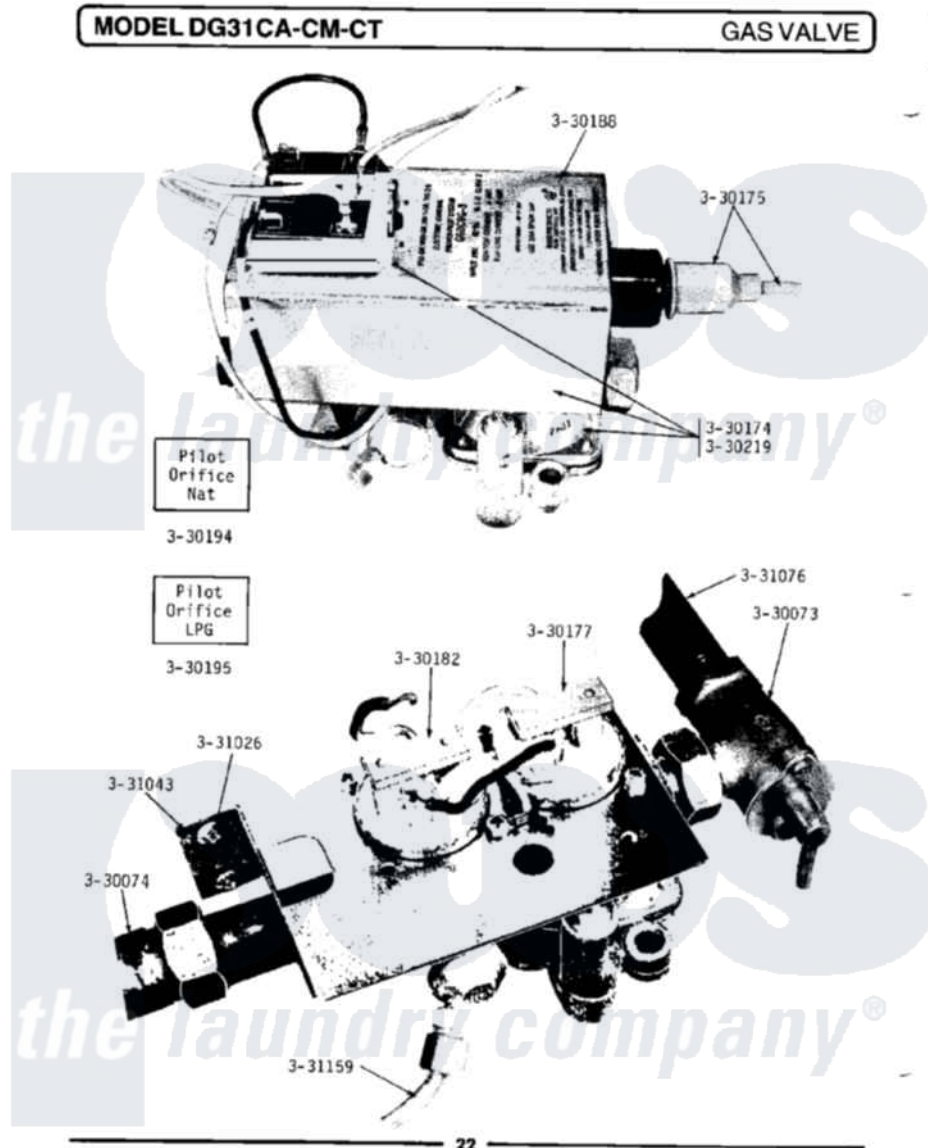

Maytag LDG31CT 06 - GAS VALVE

Maytag [Residential Maytag LDG31CT Dryer Parts](#) Parts Diagram 06 - GAS VALVE
 Click on the part number to view part

Item	Original Part Number	Replaced By	Status	Part Description
001	Y330073			Valve, Shut-Off
002	NLA		Not Available	MANIFOLD FOR MAIN BURNER
003	Y330174			Electronic Ignition Control
004	Y330175			Pilot Burner
005	Y330177			Burner Solenoid-Main
006	Y330182			Burner Solenoid-Pilot
007	NLA		Not Available	LOCKOUT MODULE
008	NLA		Not Available	PILOT ORIFICE - NAT
009	Y330195			Pilot Orifice - LPG
010	Y330219			Electronic Control Assembly
011	331026	90767		Screw, 8A X 3/8 HeX Washer Head Tapping
012	NLA		Not Available	BRACKET FOR GAS CONTROL
013	NLA		Not Available	GAS SUPPLY LINE-28 1/2 INCH
014	NLA		Not Available	PILOT LINE