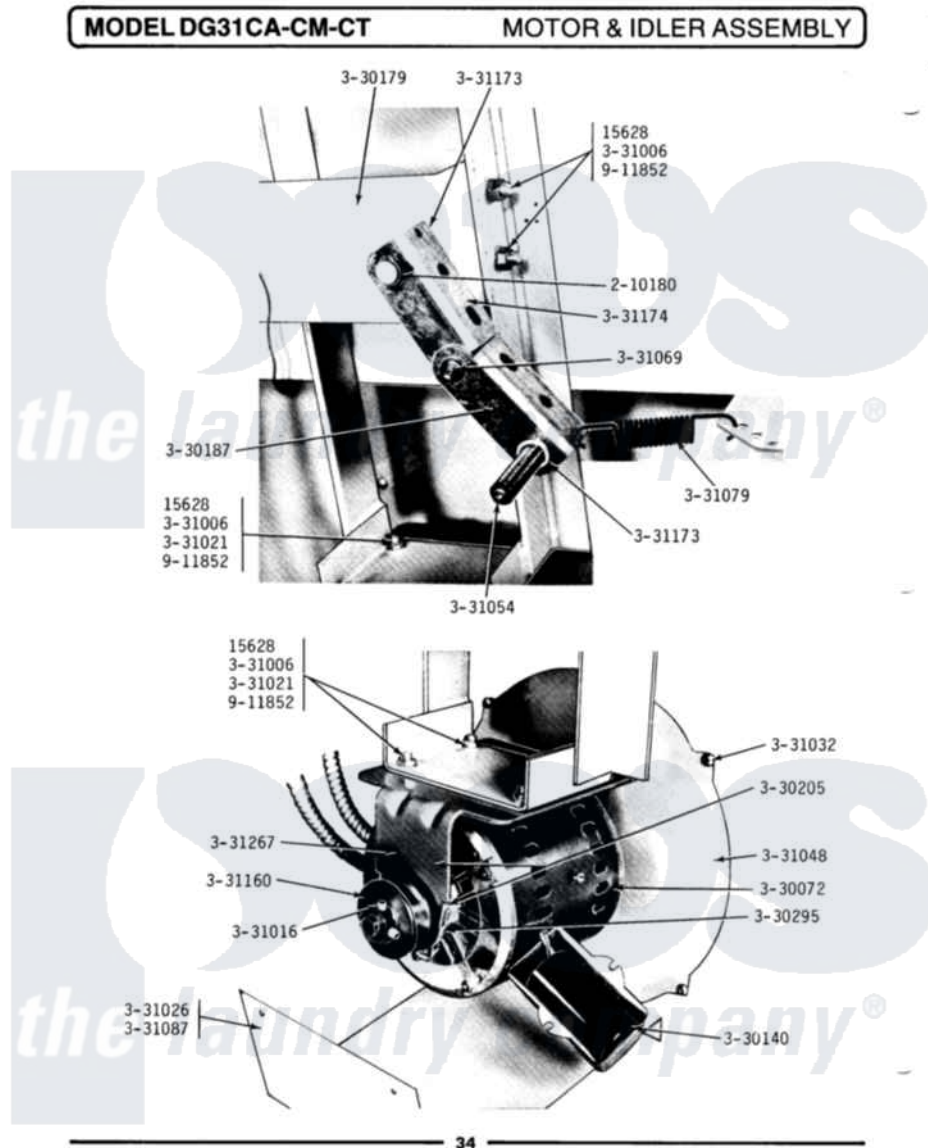

Maytag LDG31CT 12 - MOTOR & IDLER ASSEMBLY

Maytag Residential Maytag LDG31CT Dryer Parts Parts Diagram 12 - MOTOR & IDLER ASSEMBLY
 Click on the part number to view part

Item	Original Part Number	Replaced By	Status	Part Description
001	NLA		Not Available	BOLT, 5/16 X 3/4 HEX
002	210180		Not Available	RETAINING RING
003	Y330072		Not Available	MOTOR COMPLETE
004	NLA		Not Available	CAPICATOR
005	Y330179			Bracket And Pin
006	330187		Not Available	IDLER ARM ASSEMBLY WITH PIN
007	NLA		Not Available	INTERNAL MOTOR SWITCH
008	NLA		Not Available	MOTOR BASE WITH CLAMPS
009	NLA		Not Available	MOTOR CLAMP
010	NLA		Not Available	NUT-DRUM SUPPORT BOLT, 5/16
011	NLA		Not Available	SET SCREW FOR MOTOR PULLEY
012	NLA		Not Available	WASHER - MOTOR SUPPORT BOLT
013	331026	90767		Screw, 8A X 3/8 HeX Washer Head Tapping

014	331032	61002031	Screw, Handle
015	331048	Not Available	COVER FOR BLOWER IMPELLER
016	331054		Grease Fitting - Pulley Pin
017	331069		Pivot Pin For Tension Arms
018	331079	Not Available	TENSION SPRING
019	NLA	Not Available	SHIELD FOR MOTOR
020	NLA	Not Available	SUPPORT FOR REAR COVER-LEFT
021	NLA	Not Available	RIB, TUMBLER (ONLY)
022	331160		Motor Pulley
023	331162	A55	Multiplus Dual Brand V Belt
024	331173	Not Available	WASHER
025	331174	Not Available	IDLER BRACKET
026	NLA	Not Available	MOTOR BRACKET
027	911852	486009	Lockwasher