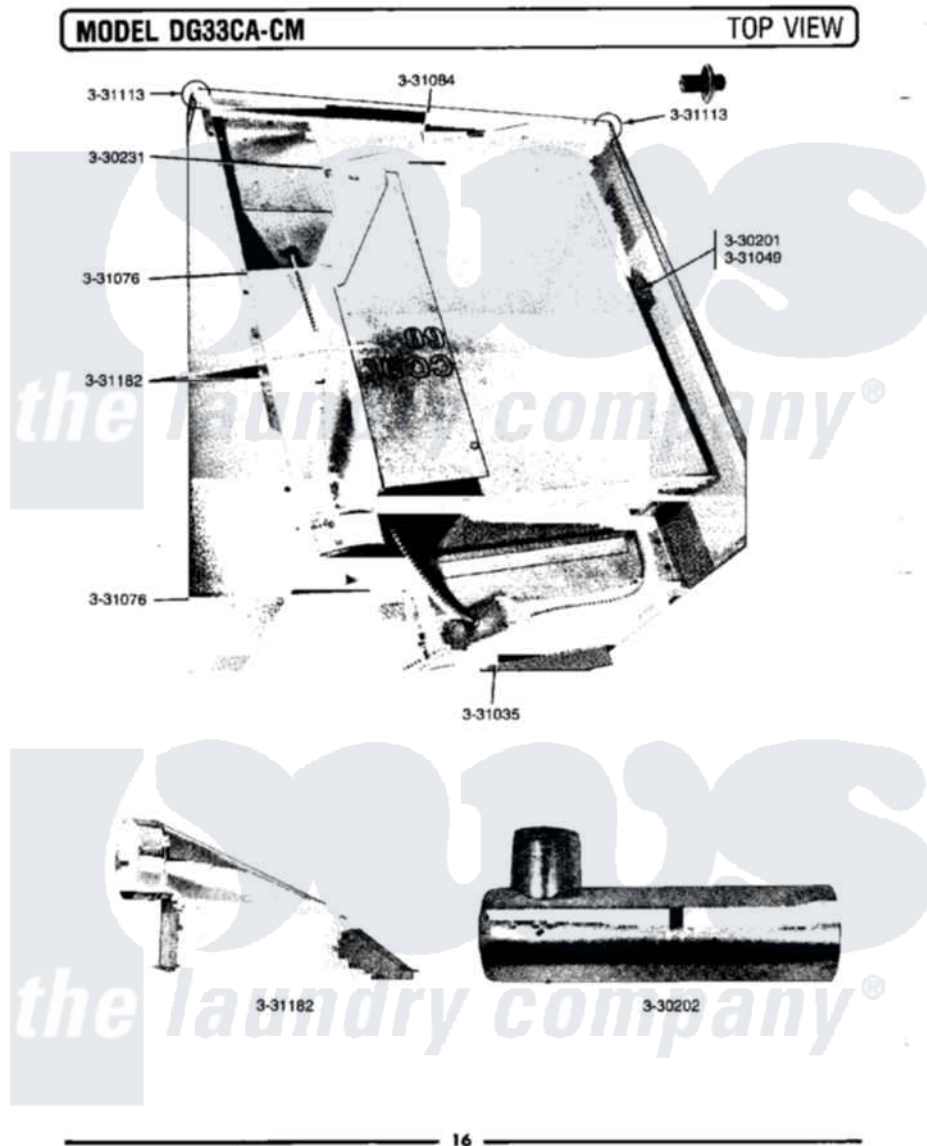

Maytag LDG33CM 06 - TOP VIEW

Maytag [Residential Maytag LDG33CM Dryer Parts](#) Parts Diagram 06 - TOP VIEW
 Click on the part number to view part

Item	Original Part Number	Replaced By	Status	Part Description
001	Y330201		Not Available	HIGH LIMIT THERMOSTAT
002	Y330202		Not Available	RECIRCULATION TEE ASSEMBLY
003	NLA		Not Available	BAFFLE ASSEMBLY
004	Y330231			Transformer
005	NLA		Not Available	WIRE NUT (6 USED)
006	331049		Not Available	VENTILATED COVER - HI-LIMIT
007	NLA		Not Available	GAS SUPPLY LINE-28 1/2 INCH
008	331084		Not Available	SUPPORT ROD FOR UPPER DOOR
009	NLA		Not Available	HINGE RIVET
010	NLA		Not Available	RECIRCULATION BOOT
011	NLA		Not Available	PANEL COVER