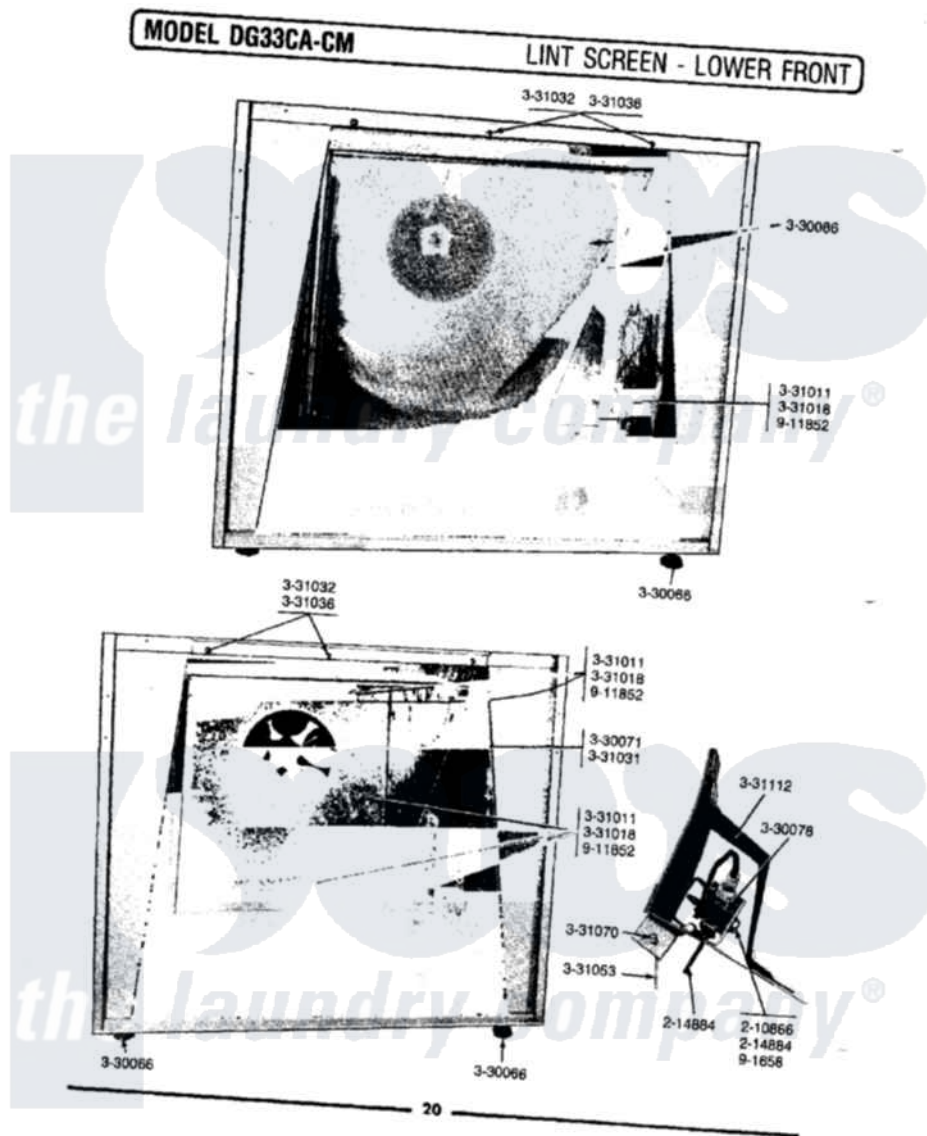

# Maytag LDG33CM 08 - LINT SCREEN-LOWER FRONT

Maytag Residential Maytag LDG33CM Dryer Parts Parts Diagram 08 - LINT SCREEN-LOWER FRONT  
 Click on the part number to view part

Item	Original Part Number	Replaced By	Status	Part Description
001	<a href="#">Y055980</a>			Hi-Temp Adhesive, 2 Oz Tube
002	<a href="#">210866</a>			Nut, Twin Speed
003	214884	<a href="#">213501</a>		Screw, No.6-20 X 1-1/8 Inch
004	NLA		Not Available	LEVELING LEG
005	Y330071		Not Available	IMPELLER FOR BLOWER
006	<a href="#">Y330078</a>			Cool-Down Bypass Switch
007	<a href="#">Y330086</a>			Lint Screen With Frame
008	NLA		Not Available	WING NUT, LINT HOOD
009	NLA		Not Available	WASHER, LINT HOOD (CABINET)
010	331031		Not Available	SET SCREW FOR IMPELLER
011	331032	<a href="#">61002031</a>		Screw, Handle
012	<a href="#">331036</a>			Washer-Front Panel Screws
013	<a href="#">331053</a>			Damper
014	NLA		Not Available	HINGE PIN, DAMPER
015	NLA		Not Available	SHIELD, DAMPER SWITCH