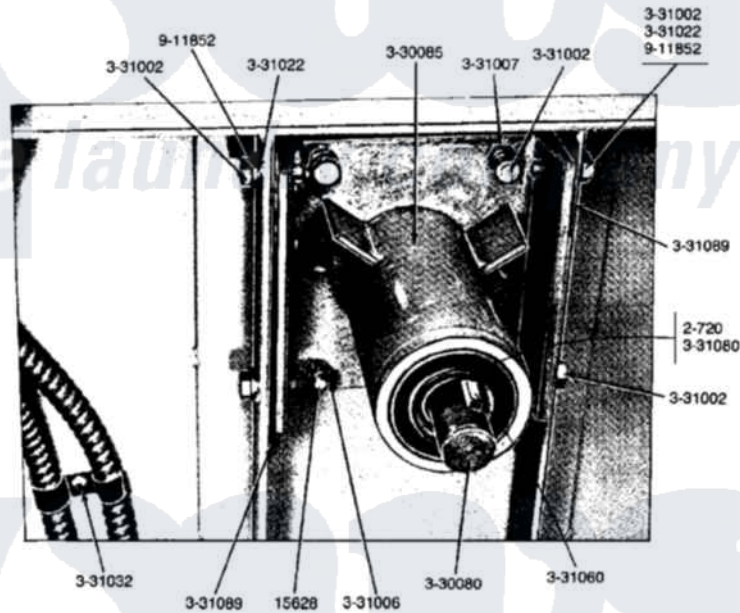

Maytag LDG33CM 11 - DRUM BEARING SUPPORT ASSEMBLY

MODEL DG33CA-CM DRUM BEARING SUPPORT ASSEMBLY

26

Maytag Residential Maytag LDG33CM Dryer Parts Parts Diagram 11 - DRUM BEARING SUPPORT ASSEMBLY
 Click on the part number to view part

Item	Original Part Number	Replaced By	Status	Part Description
001	NLA		Not Available	BOLT, 5/16 X 3/4 HEX
002	Y200720	22003441		Bearing, Rear
003	Y330080		Not Available	SPIDER & SHAFT ASSEMBLY
004	Y330085			Drum Support Housing
005	NLA		Not Available	BOLT, DRUM
006	NLA		Not Available	NUT-DRUM SUPPORT BOLT, 5/16
007	NLA		Not Available	NUT-DRUM SUPPORT BOLT, 3/8
008	NLA		Not Available	WASHER, DRUM SUPPORT
009	331032	61002031		Screw, Handle
010	331060			Key For Drum
011	331080		Not Available	SPACER FOR CENTER BEARING
012	331089			Shim For Drum Rod
013	911852	486009		Lockwasher