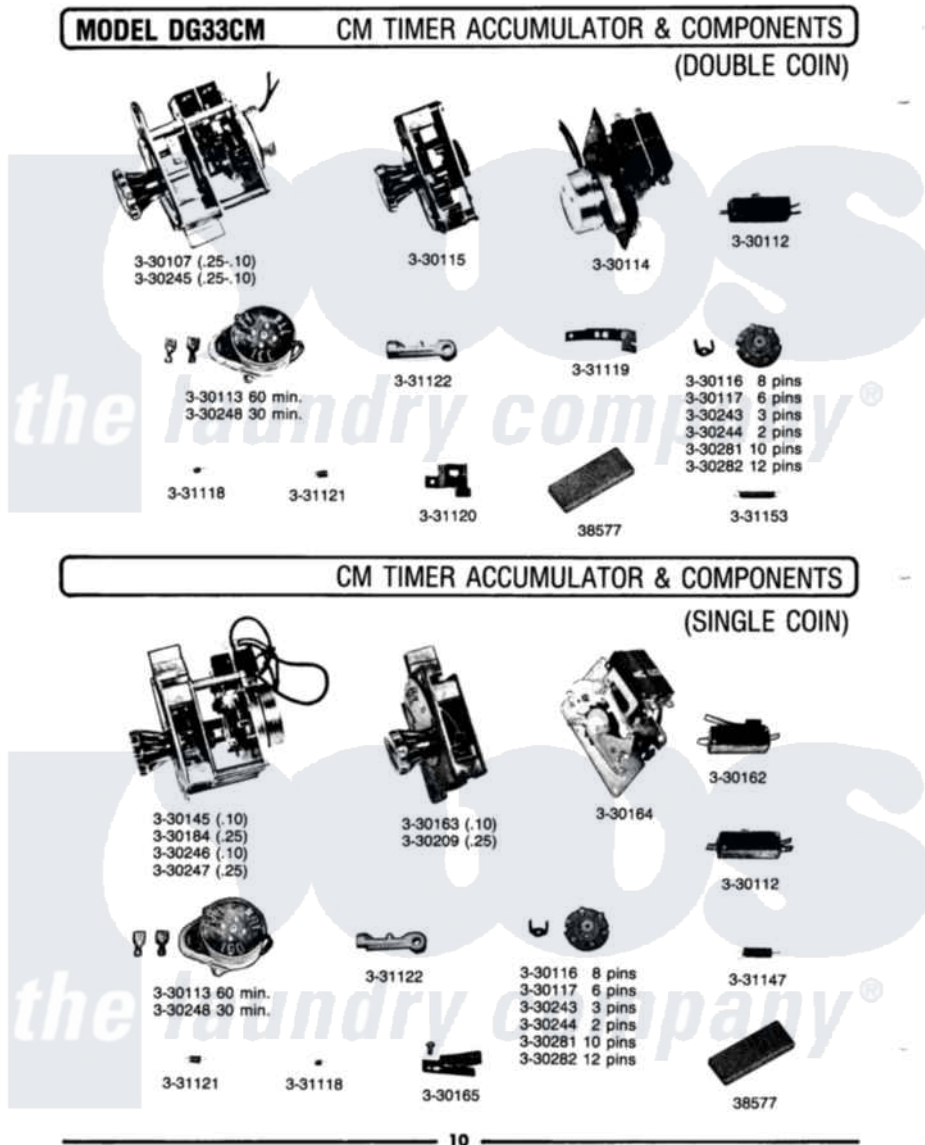

# Maytag LDG33CM 15 - TIMER ACCUMULATOR & COMP. (SINGLE COIN)

Maytag Residential Maytag LDG33CM Dryer Parts Diagram 15 - TIMER ACCUMULATOR & COMP. (SINGLE COIN)

Click on the part number to view part

Item	Original Part Number	Replaced By	Status	Part Description
001	NLA		Not Available	TOOL, ADJUST TIMING SWITCH
002	<a href="#">330112</a>			Switch For Actuator
003	<a href="#">330113</a>			Timer Motor
004	330116		Not Available	TIMING CAM - 8 PINS
005	330117		Not Available	TIMING CAM - 6 PINS
006	Y330145		Not Available	CONTA ACCUMULATOR ASSEMBLY
007	<a href="#">Y330162</a>			Switch For Time Delay
008	NLA		Not Available	COIN HANDLING MECHANISM
009	NLA		Not Available	METER PLATE ASSEMBLY
010	<a href="#">Y330165</a>			Retainer Spring And Screw Kit
011	<a href="#">330184</a>			Timer Accumulator-25
012	NLA		Not Available	COIN HANDLING MECHANISM
013	<a href="#">Y330243</a>			Timing Cam

014	Y330244	Not Available	TIMING CAM (2 PINS)
015	NLA	Not Available	TIMER ACCUMULATOR (.10)
016	NLA	Not Available	TIMER ACCUMULATOR (.25)
017	<a href="#">330248</a>		Timer Motor
018	<a href="#">Y330281</a>		Timing Cam
019	NLA	Not Available	TIMING CAM (12 PINS)
020	NLA	Not Available	COIL SPRING, PAWL
021	NLA	Not Available	COIL SPRING, DETENT ARM
022	NLA	Not Available	INDEX LEVER-SWITCH ACTUATOR
023	NLA	Not Available	COIL SPRING, CARRIER RETURN