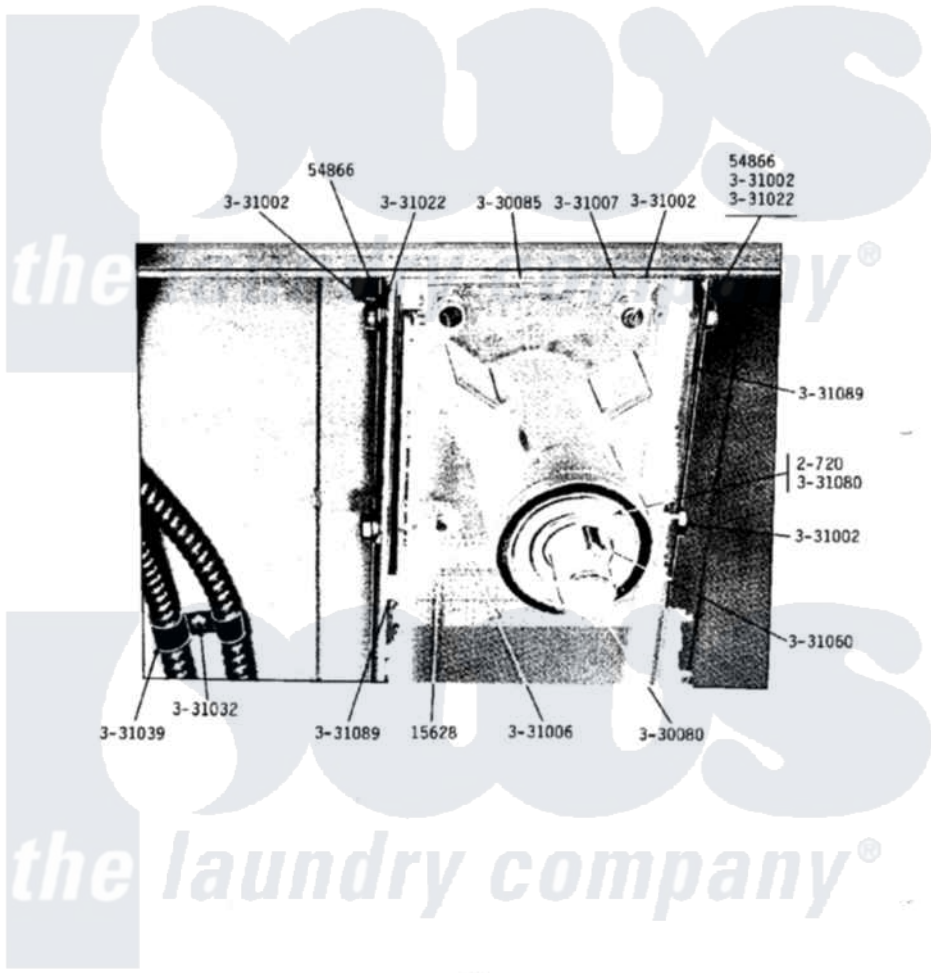

Maytag LDG34CD 11 - DRUM BEARING SUPPORT ASSEMBLY

MODEL DG34CD-CQ DRUM BEARING SUPPORT ASSEMBLY

Maytag [Residential Maytag LDG34CD Dryer Parts](#) Parts Diagram 11 - DRUM BEARING SUPPORT ASSEMBLY
 Click on the part number to view part

Item	Original Part Number	Replaced By	Status	Part Description
001	NLA		Not Available	BOLT, 5/16 X 3/4 HEX
002	Y054866	486009		Lockwasher
003	Y200720	22003441		Bearing, Rear
004	Y330080		Not Available	SPIDER & SHAFT ASSEMBLY
005	Y330085			Drum Support Housing
006	NLA		Not Available	BOLT FOR DRUM
007	NLA		Not Available	NUT-DRUM SUPPORT BOLT, 5/16
008	NLA		Not Available	NUT-DRUM SUPPORT BOLT, 3/8
009	NLA		Not Available	WASHER FOR DRUM SUPPORT
010	331032	61002031		Screw, Handle
011	NLA		Not Available	CLIP-CONDUIT TO CABNT.BACK
012	331060			Key For Drum
013	331080		Not Available	SPACER FOR CENTER BEARING