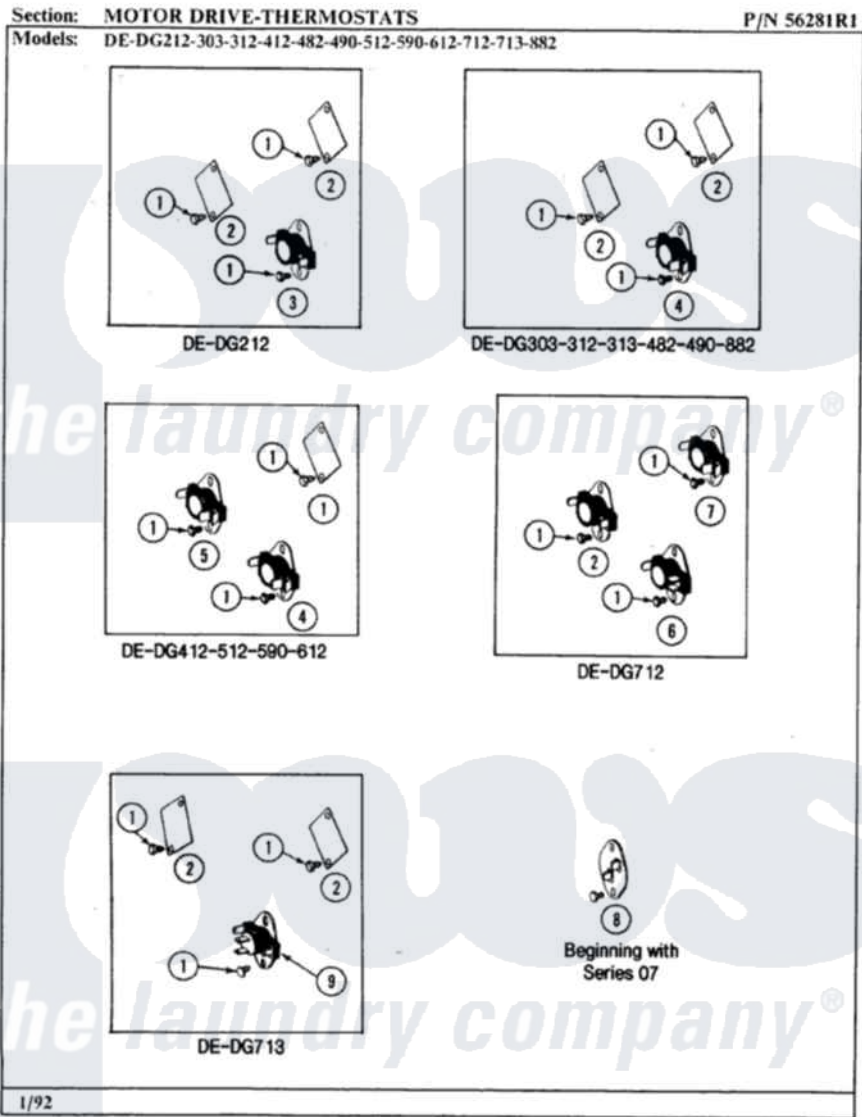

# Maytag LDG482 06 - MOTOR DRIVE-THERMOSTATS

Maytag [Residential Maytag LDG482 Dryer Parts](#) Parts Diagram 06 - MOTOR DRIVE-THERMOSTATS  
 Click on the part number to view part

Item	Original Part Number	Replaced By	Status	Part Description
1	211294	<a href="#">90767</a>		Screw, 8A X 3/8 HeX Washer Head Tapping
2	<a href="#">Y312853</a>			Cover For Thermostat Openin
4	<a href="#">Y304475</a>			Cycling Thermostat 140 Deg.
8	<a href="#">306604</a>			Cut-Off, Thermal Part Not Used