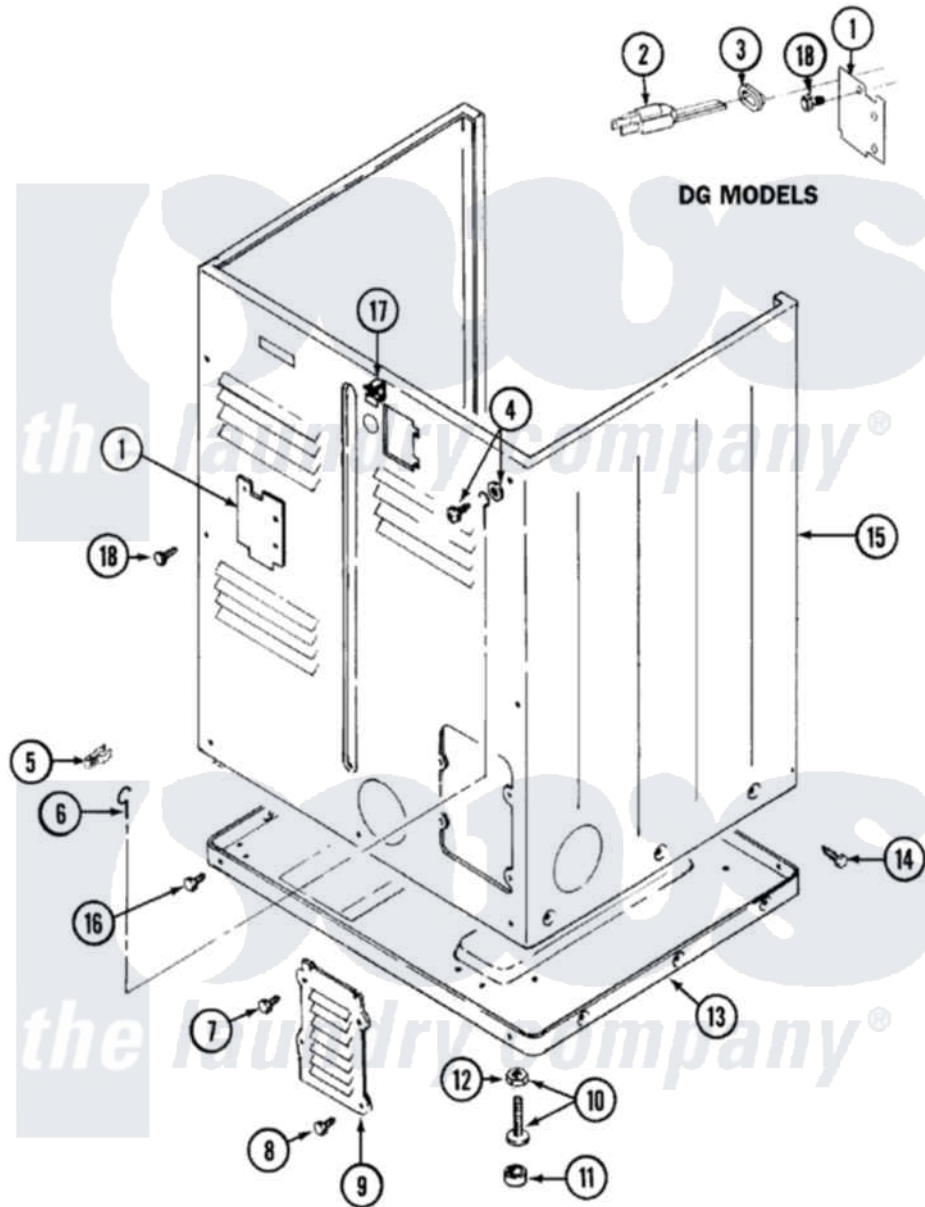

Maytag LDG7304EGL 02 - CABINET-REAR

Maytag [Residential Maytag LDG7304EGL Dryer Parts](#) Parts Diagram 02 - CABINET-REAR
 Click on the part number to view part

Item	Original Part Number	Replaced By	Status	Part Description
1	Y312905		Not Available	COVER, TERMINAL
2	308966		Not Available	CORD, POWER (EXPORT)
3	210174		Not Available	STRAIN RELIEF
4	303846	22003781		Screw, Ground Strap
5	301548			Clamp, Ground Wire
6	204807			Ground Wire, Supp. Plte To Top Cover
7	Y313559			Screw
8	211294	90767		Screw, 8A X 3/8 HeX Washer Head Tapping
9	Y312951		Not Available	ACCESS COVER, BACK
10	Y305086			Adjustable Leg And Nut
11	Y314137			Foot, Rubber
12	Y052740	62739		Nut, Lock
13	Y303361		Not Available	BASE ASSY. (UPPER & LOWER)
14	213007			Xfor Cabinet See Cabinet, Back

15	33001160	Not Available	CABINET (ALM)
16	Y313561		Screw---NA
"	Y310632	1163839	Screw
17	Y310376		Clip, Door Switch Harness
18	Y313561		Screw---NA