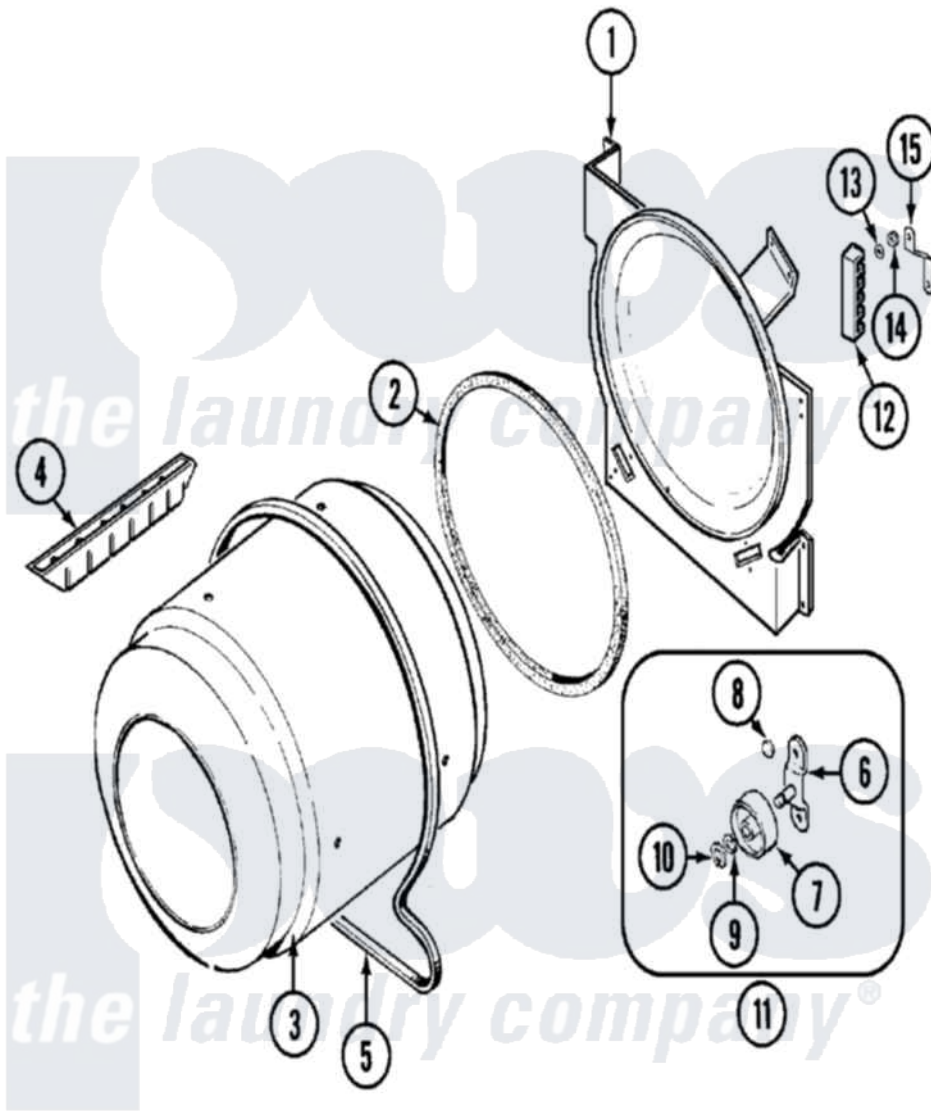

Maytag LNC8760A77 06 - TUMBLER

Maytag [Residential Maytag LNC8760A77 Dryer Parts](#) Parts Diagram 06 - TUMBLER
 Click on the part number to view part

Item	Original Part Number	Replaced By	Status	Part Description
1	LA-1054			Dryer Bulkhead Kit
"	25-7733	681414		Screw, 10AB X 1/2
2	53-0281	31001747		Seal Assembly
3	53-1250			Cylinder
4	25-7759	3196164		Screw
"	Y02100002		Not Available	BAFFLE (WHT)
5	31531589	341241		Belt
6	53-0197			Support Assembly-Cylinder Rear
"	25-7101	3351614		Screw, Gearcase Cover Mounting
7	31001096			Roller
8	25-7813			Spacer
9	25-7814			Washer
10	25-7854			Ring, Retaining
11	LA-1008			Rr Roller Kit