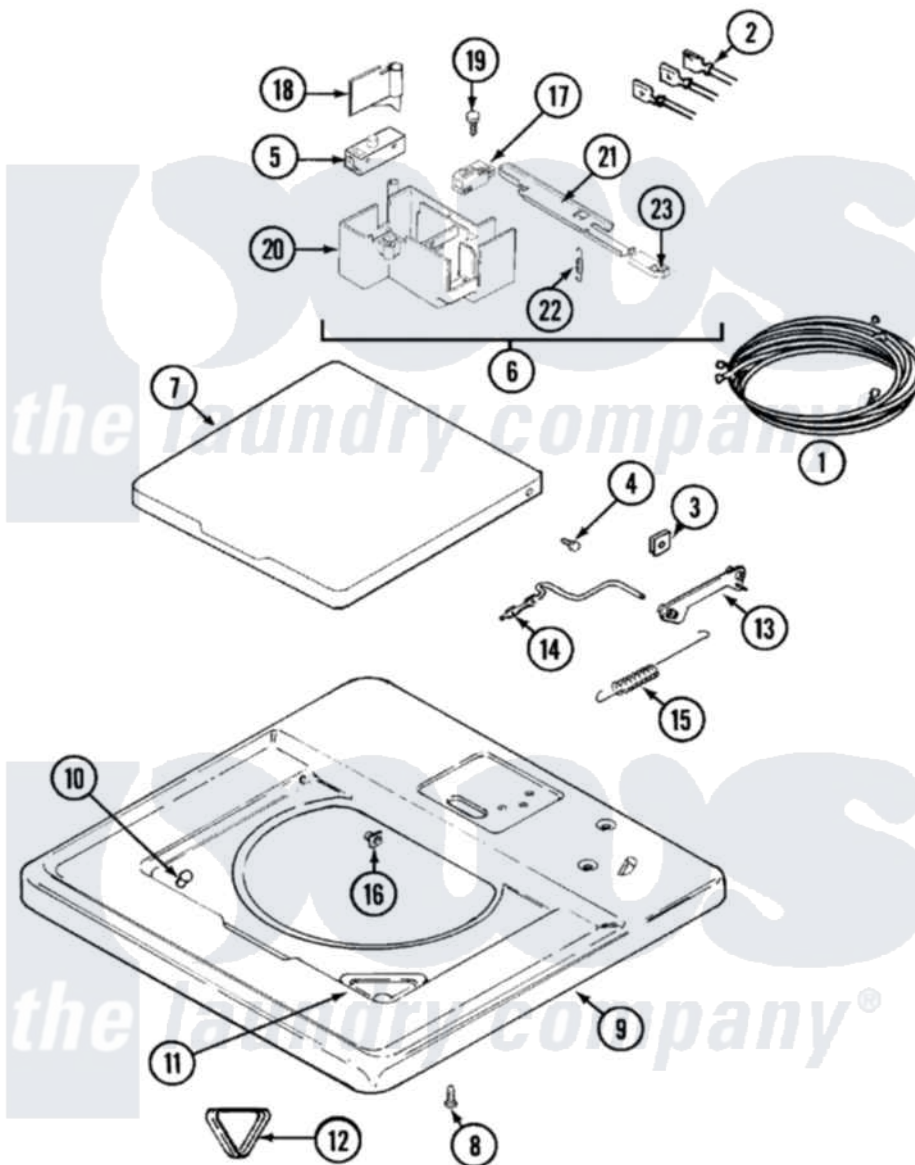

Maytag LSE7806AEE 10 - TOP & LID

Maytag [Residential Maytag LSE7806AEE Stacked Washer and Dryer Parts](#) Parts Diagram 10 - TOP & LID
 Click on the part number to view part

Item	Original Part Number	Replaced By	Status	Part Description
1	22001585			Harness, Wire
"	22001427		Not Available	WIRE HARNESS (UPR) NA
2	22001939			Harness, Lid Switch
3	22001194			Clip, Spring
4	22001001			Screw
5	208823			Pc Switch, Lid
6	22001581	12001514		Switch-Lid
"	22001555			Fuse
7	22001080		Not Available	LID (WHT)
8	214354			Screw, Top Cover To Cabnt.
9	22001064		Not Available	COVER, TOP (WHT)
10	212716			Bumper, Lid
11	22001006			Cup, Bleach
12	215374		Not Available	GASKET FOR BLEACH CUP
13	22001189			Rod, Restraint
14	22001208			Rod, Counter Balance

15	Y216184	Spring, Counter Balance
16	22001193	Bearing, Counter Balance
17	207166	Switch, Check
18	22001283	Trigger
19	215537	Screw
"	22001183	Screw
20	22001285	Holder, Switch
21	22001286	Switch, Arm
22	22001287	Spring, Switch
23	22001250	Glide, Switch Arm