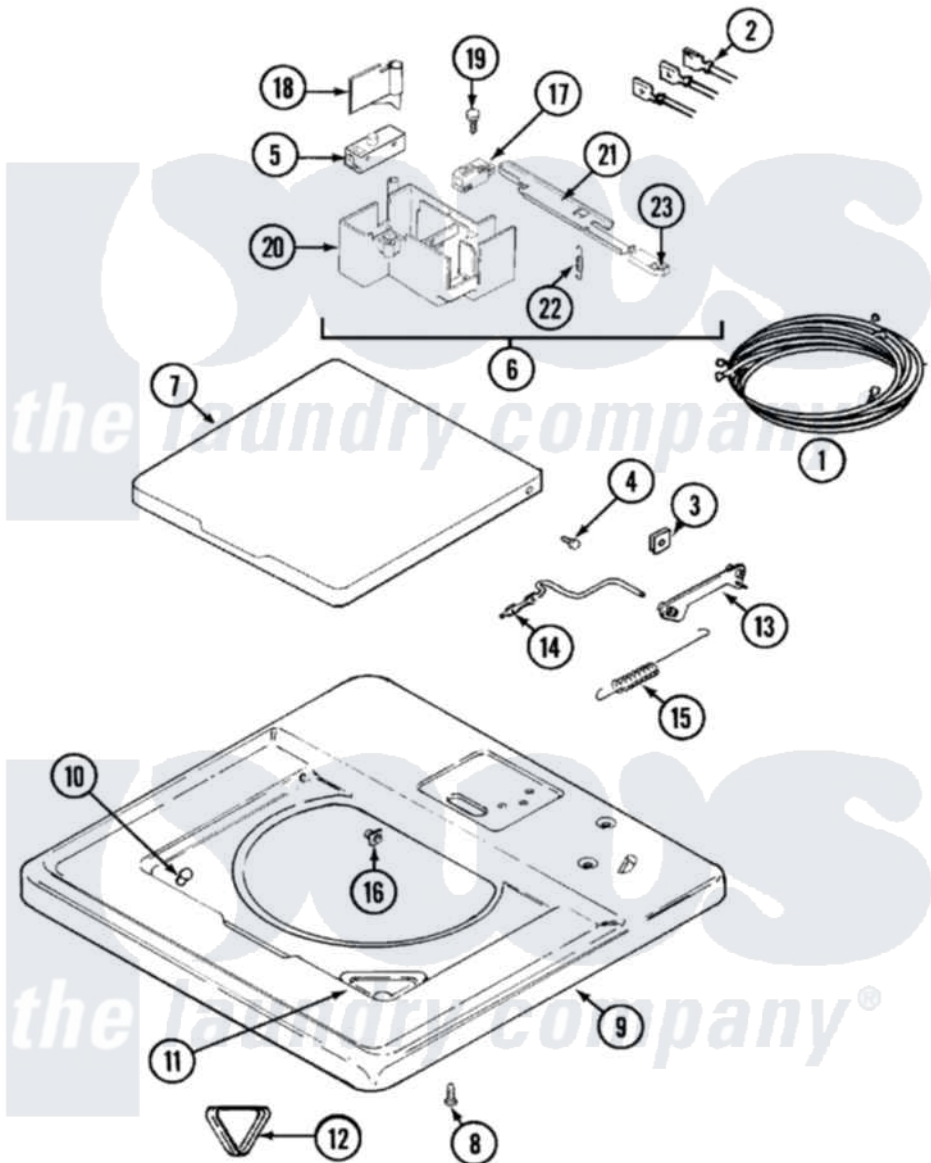

Maytag LSE7806AEE 11 - TOP & LID (LSE7806ACQ/ADQ)

Maytag [Residential Maytag LSE7806AEE Stacked Washer and Dryer Parts](#) Parts Diagram 11 - TOP & LID (LSE7806ACQ/ADQ)

[Click on the part number to view part](#)

Item	Original Part Number	Replaced By	Status	Part Description
3	22001194			Clip, Spring
4	22001001			Screw
5	208823			Pc Switch, Lid
6	22001581	12001514		Switch-Lid
"	22001555			Fuse
7	22002652		Not Available	LID, WITH LEGEND (BSQ)
8	214354			Screw, Top Cover To Cabnt.
9	22002646			Cover, Top
10	212716			Bumper, Lid
11	22002596	22001008		Cup, Bleach
12	215374		Not Available	GASKET FOR BLEACH CUP
13	22001189			Rod, Restraint
14	22001208			Rod, Counter Balance
15	Y216184			Spring, Counter Balance
16	22001193			Bearing, Counter Balance
17	207166			Switch, Check

18	22001283	Trigger
19	22001183	Screw
20	22001285	Holder, Switch
21	22001286	Switch, Arm
22	22001287	Spring, Switch
23	22001250	Glide, Switch Arm