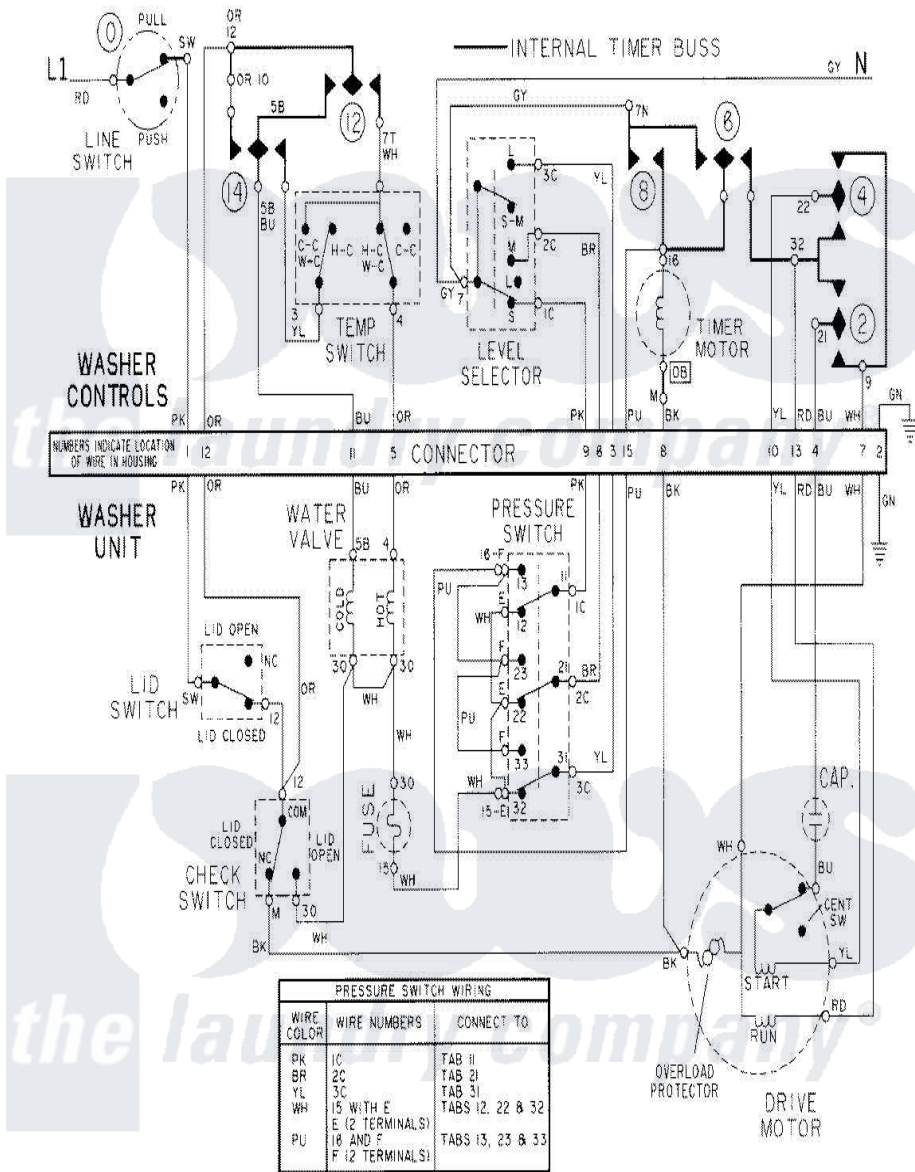

Maytag LSE7806AEE 16 - WIRING INFORMATION

Maytag Residential Maytag LSE7806AEE Stacked Washer and Dryer Parts Parts Diagram 16 - WIRING INFORMATION

Click on the part number to view part

| Item | Original Part Number | Replaced By | Status | Part Description |
|------|----------------------|-------------|---------------|--------------------|
| NI | 15002072 | | Not Available | WIRING INFORMATION |