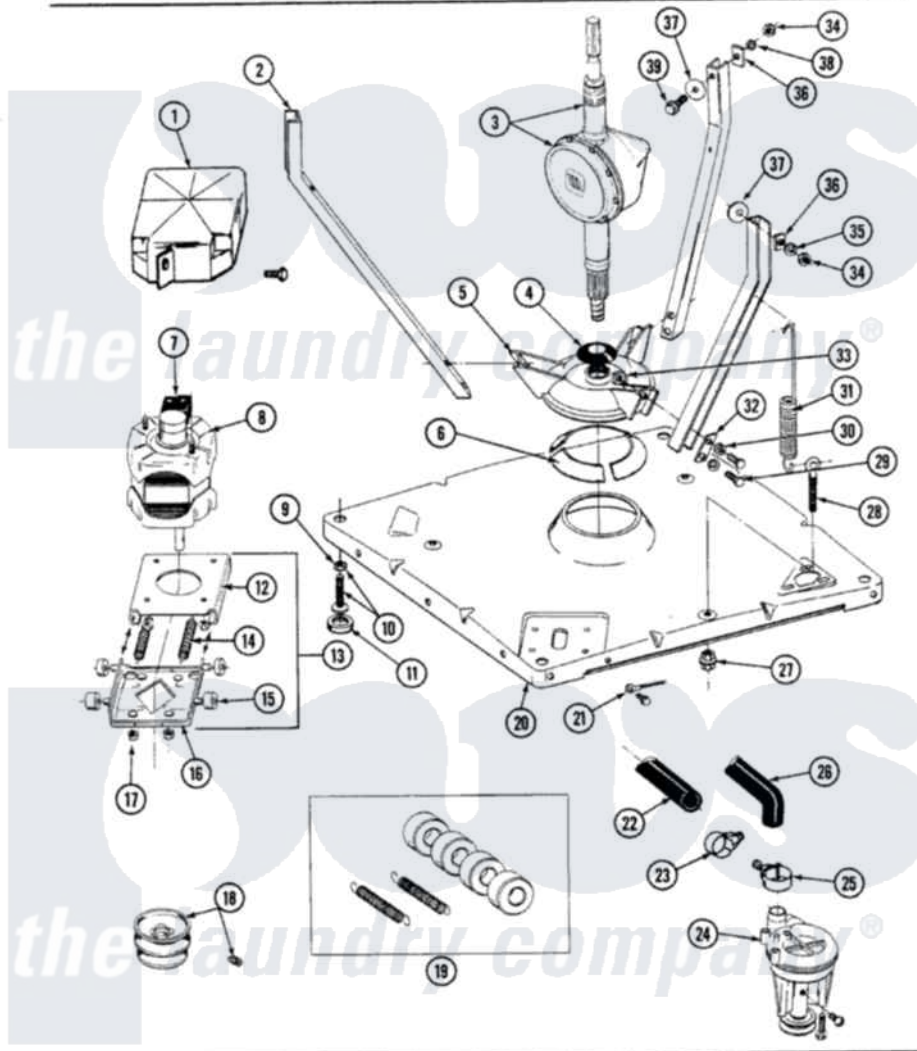

Maytag LSE9900 01 - BASE, PUMP, MOTOR & COMPONENTS

SECTION: BASE, PUMP, MOTOR & COMPONENTS
 MODEL: SE-SG9900

Issue Date: 8/90

34

Maytag Residential Maytag LSE9900 Stacked Washer and Dryer Parts Diagram 01 - BASE, PUMP, MOTOR & COMPONENTS

[Click on the part number to view part](#)

| Item | Original Part Number | Replaced By | Status | Part Description |
|------|------------------------|---------------------------|---------------|---|
| 1 | 213121 | 3400111 | | Screw, 12-14 X 5/8 |
| " | 215098 | | | Shield, Motor |
| 2 | 213100 | | Not Available | PART NOT USED |
| 3 | 206707 | 6-2097750 | | Trans Dee |
| 4 | 211028 | 22001586 | | Deflector, Water |
| 5 | 203725 | | | Damper W/Bolt And Clip |
| 6 | 203956 | | | Damper Pad Kit |
| 7 | 206505 | | Not Available | PROD. No.201664-15, & No.205463-3. |
| " | 205133 | | Not Available | (PROD. IDNo. 2-1664-8 & 2-5463) |
| " | 205132 | | Not Available | SWITCH, MOTOR EXTERNAL START No.201664-14,205463-4 & 201800-4 |
| 8 | 201805 | 12002351 | | Motor-Drve |
| 9 | 210385 | | | Lock Nut For Adjustable Leg |
| 10 | Y302699 | 22003428 | | Leg, Adjustable |