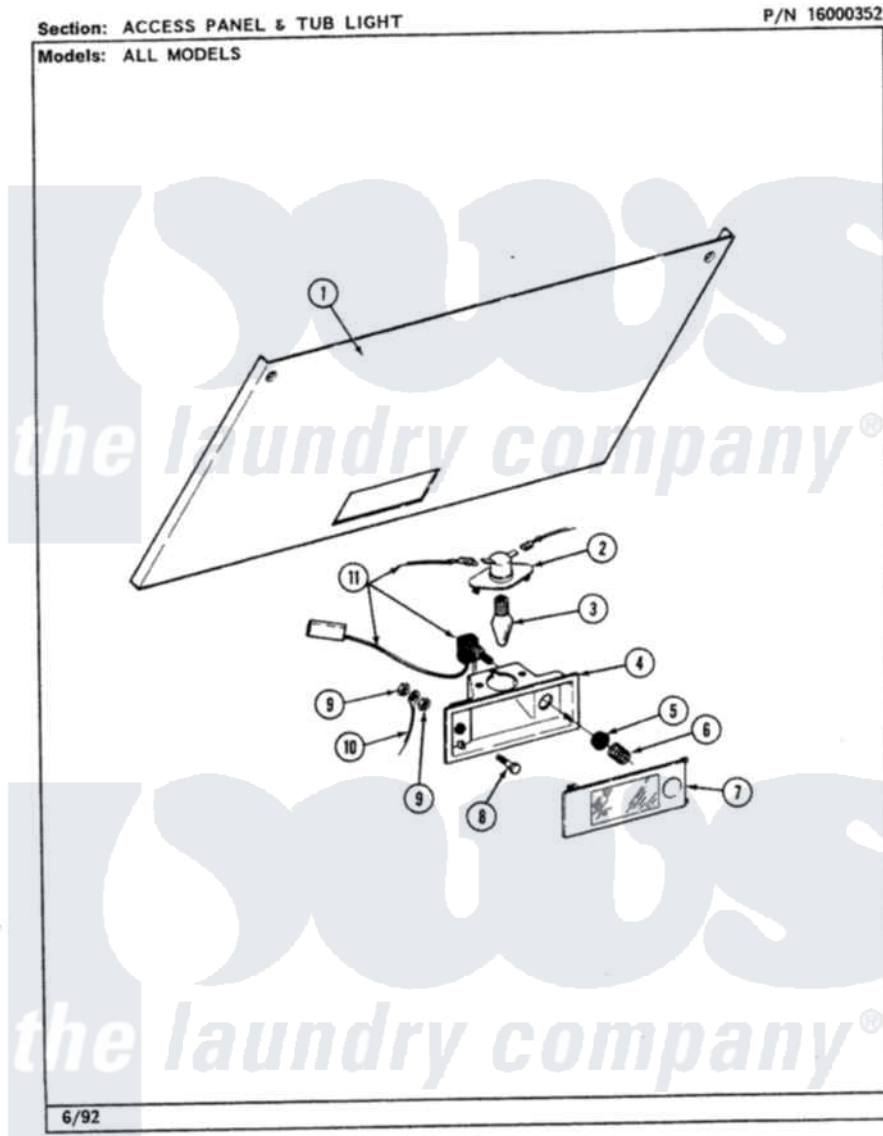

Maytag LSE9900ACE 01 - ACCESS PANEL & TUB LIGHT

10

Maytag Residential Maytag LSE9900ACE Stacked Washer and Dryer Parts Parts Diagram 01 - ACCESS PANEL & TUB LIGHT

Click on the part number to view part

Item	Original Part Number	Replaced By	Status	Part Description
1	307844		Not Available	ACCESS PANEL (WHT)
2	315198		Not Available	LAMP HOLDER
3	Y307100	67001316		Bulb, Light
4	315195			Lamp Bracket
5	315197		Not Available	NUT FOR TUB LIGHT SWITCH
6	315196		Not Available	SPRING FOR TUB LIGHT
7	Y307845		Not Available	LENS ASSEMBLY
8	315211	22002354		Screw, Back Bracket
9	912077			Locknut, Reader Harness
10	204807			Ground Wire, Supp. Plte To Top Cover
11	Y307847			Switch And Wire Assembly