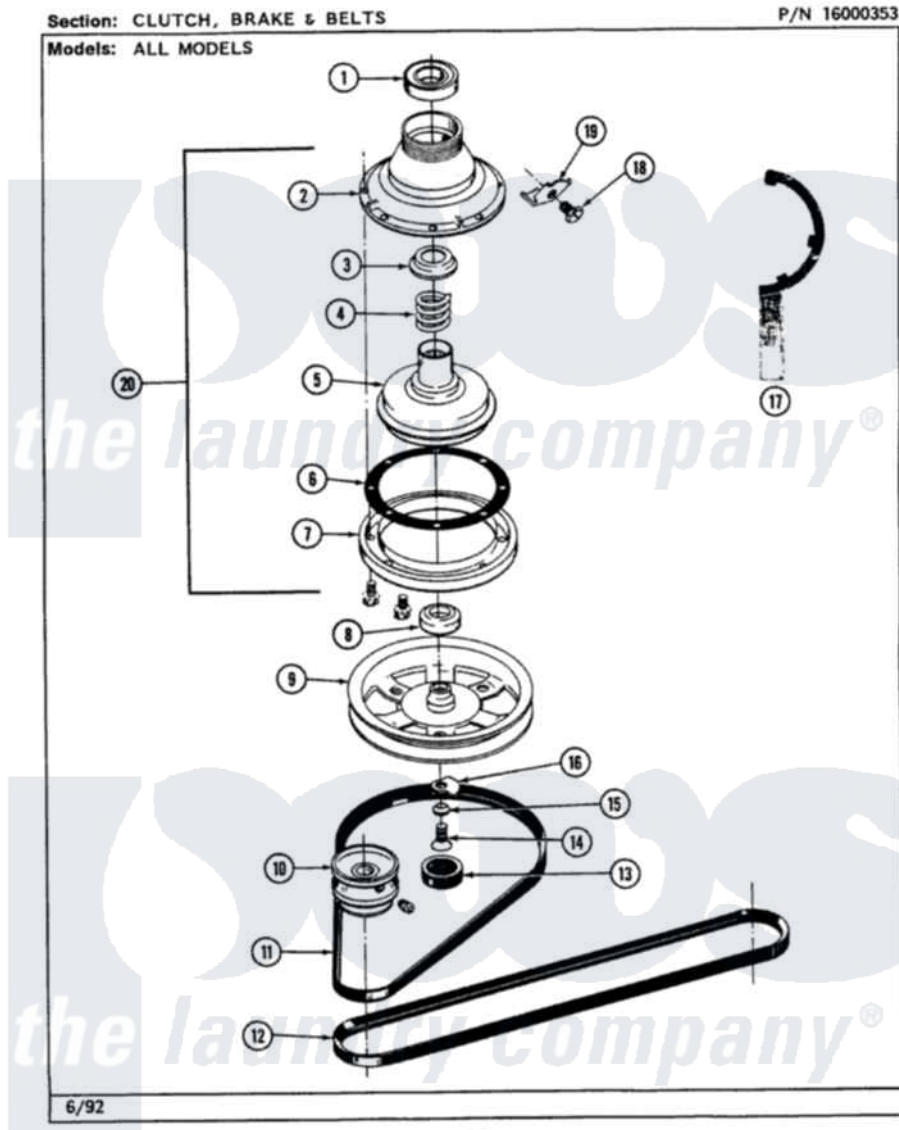

Maytag LSE9900ACE 10 - CLUTCH\BRAKE\BELTS

38

Maytag Residential Maytag LSE9900ACE Stacked Washer and Dryer Parts Parts Diagram 10 - CLUTCH\BRAKE\BELTS
 Click on the part number to view part

Item	Original Part Number	Replaced By	Status	Part Description
1	Y200720	22003441		Bearing, Rear
2	211045	6-2011900		Brake Asse
3	211039	6-2011900		Brake Asse
4	211041	6-2011900		Brake Asse
5	201126	6-2011900		Brake Asse
6	211042	6-2011900		Brake Asse
7	211000			SCREW, BRAKE DRUM (HEX HEAD)
"	211043	6-2011900		Brake Asse
8	200835			Bearing, Brake Rotor
9	211059	6-2301530		Pulley
10	Y053241			Set Screw, Motor Pulley
"	200816	6-2008160		Pulley- MO
11	211125			V Belt, Drive Pulley
12	211124			Part Not Used
13	211038		Not Available	CAP, OIL RETAINER
14	211375	681582		Screw

15	211090	22003555	Washer, Stop Lug
16	211089		Lug, Stop Pulley
17	Y038315	038315	Tool
18	213326		Bolt, Sems Retaining Clip
19	213325		Clip, Retaining
20	201190	6-2011900	Brake Asse