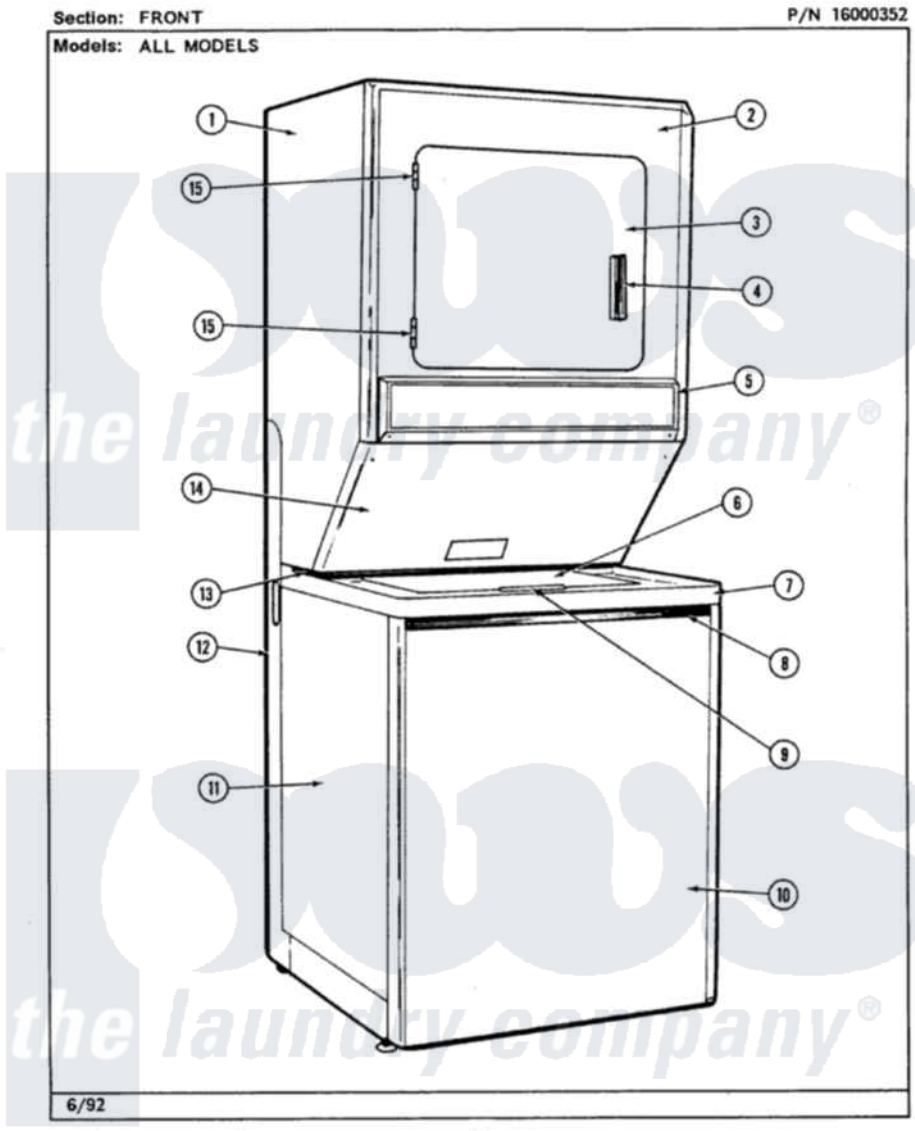

# Maytag LSE9900ACE 12 - FRONT VIEW (LSE9900AEx)

Maytag Residential Maytag LSE9900ACE Stacked Washer and Dryer Parts Parts Diagram 12 - FRONT VIEW (LSE9900AEx)

[Click on the part number to view part](#)

Item	Original Part Number	Replaced By	Status	Part Description
1	<a href="#">308055</a>			Cabinet
2	314474		Not Available	FRONT PANEL-WHITE
3	<a href="#">314475</a>			Panel, Outer Door
4	314476		Not Available	HANDLE, DOOR
5	<a href="#">307966</a>			Control Panel
"	<a href="#">210932</a>			Screw, No.8 X 9/16 Ctsk Note: Screw, Inlet Duct
6	215251		Not Available	LID-WHITE
7	207579		Not Available	TOP COVER (WHITE)
8	215266		Not Available	TRIM, FRONT PANEL
9	<a href="#">206667</a>			Handle With Nuts
10	<a href="#">207205</a>			Panel, Front
11	207207		Not Available	CABINET WHT
12	<a href="#">Y306110</a>			Stand, Dryer
13	215245		Not Available	BRIDGE FOR TOP COVER NA