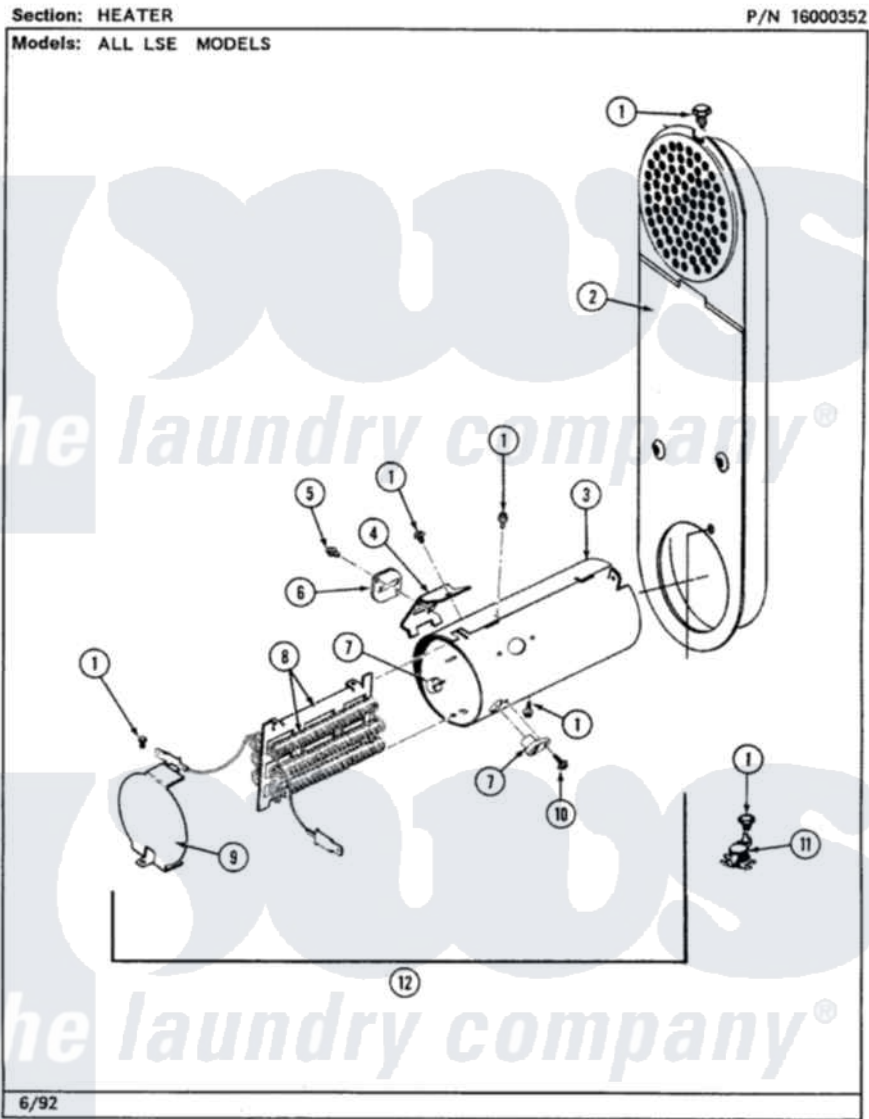

Maytag LSE9900ACE 13 - HEATER

Maytag Residential Maytag LSE9900ACE Stacked Washer and Dryer Parts Parts Diagram 13 - HEATER
 Click on the part number to view part

| Item | Original Part Number | Replaced By | Status | Part Description |
|------|-------------------------|---------------------------|---------------|---|
| 1 | 211294 | 90767 | | Screw, 8A X 3/8 HeX Washer Head Tapping |
| 2 | 307120 | | Not Available | INLET DUCT ASSY. |
| 3 | 314995 | | | Enclosure, Heater |
| 4 | 315346 | | | Bracket, Thermal Fuse |
| 5 | 314848 | W10116760 | | Screw |
| 6 | 307473 | | | Fuse, Thermal |
| 7 | 314998 | | | Insulator, Terminal |
| 8 | 307186 | Y308615 | | Heater Sub-Assembly |
| 9 | 314999 | | | Shield, Radiant |
| 10 | 314554 | | Not Available | SCREW |
| 11 | Y307173 | | | Wire, Jumper |
| " | 303396 | | | Thermostat, Hi-Limit |
| 12 | 307183 | | | Heater Assembly |
| " | Y306111 | | | Heater Assembly Complete |