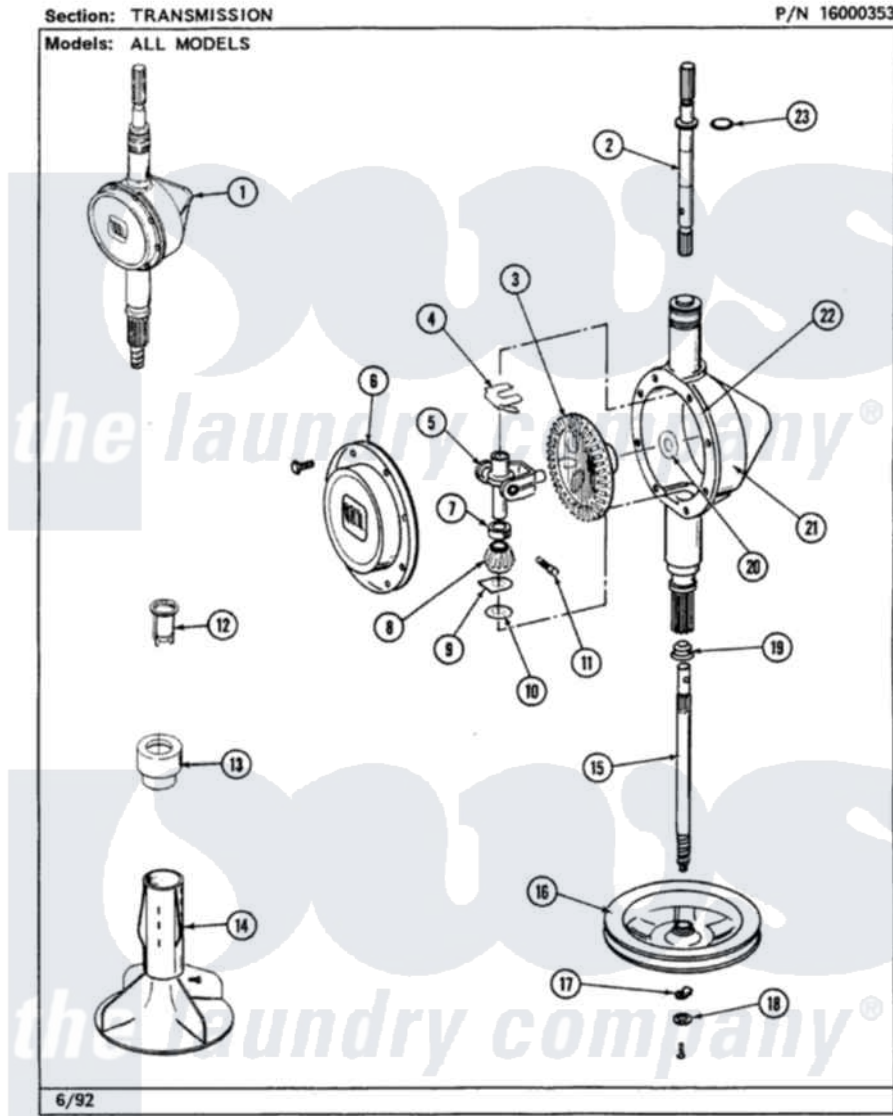

Maytag LSE9900ACE 16 - TRANSMISSION

32

Maytag Residential Maytag LSE9900ACE Stacked Washer and Dryer Parts Parts Diagram 16 - TRANSMISSION
Click on the part number to view part

Item	Original Part Number	Replaced By	Status	Part Description
1	206707	6-2097750		Trans Dee
2	207153	6-2097820		Kit- Shaft
3	206713	6-2067130		Gear- Beve
4	215581			Spring, Agitator Shaft
5	206685	6-2066850		Yoke
6	206628			Cover, Transmission
"	215417		Not Available	SCREW, TRANSMISSION COVER
7	215415		Not Available	COLLAR, LOWER
8	215401	W10221114		Pinion
9	215395			Plate, Clutch
10	211483	6-2114830		Washer- SP
11	Y206629			Pin, Collar
12	215733			Dispensing Cup
13	215721			Dispensing Cap
14	207538			Agitator W/Lock Screw
				SCREW & WASHER FOR

"	206478	Not Available	SCREW & WASHER FOR AGITATOR
15	215410	12001450	Ctr Shaft W/Collar Andkeeper-Dp
16	211059	6-2301530	Pulley
17	211089		Lug, Stop Pulley
"	211375	681582	Screw
18	211090	22003555	Washer, Stop Lug
19	206602	207843	Lip Seal Repair Kit
20	215394		Washer, Bevel Gear
21	206624	6-2097750	Trans Dee
22	Y058700	675652	Adhesive
23	210690		Seal, Rubber