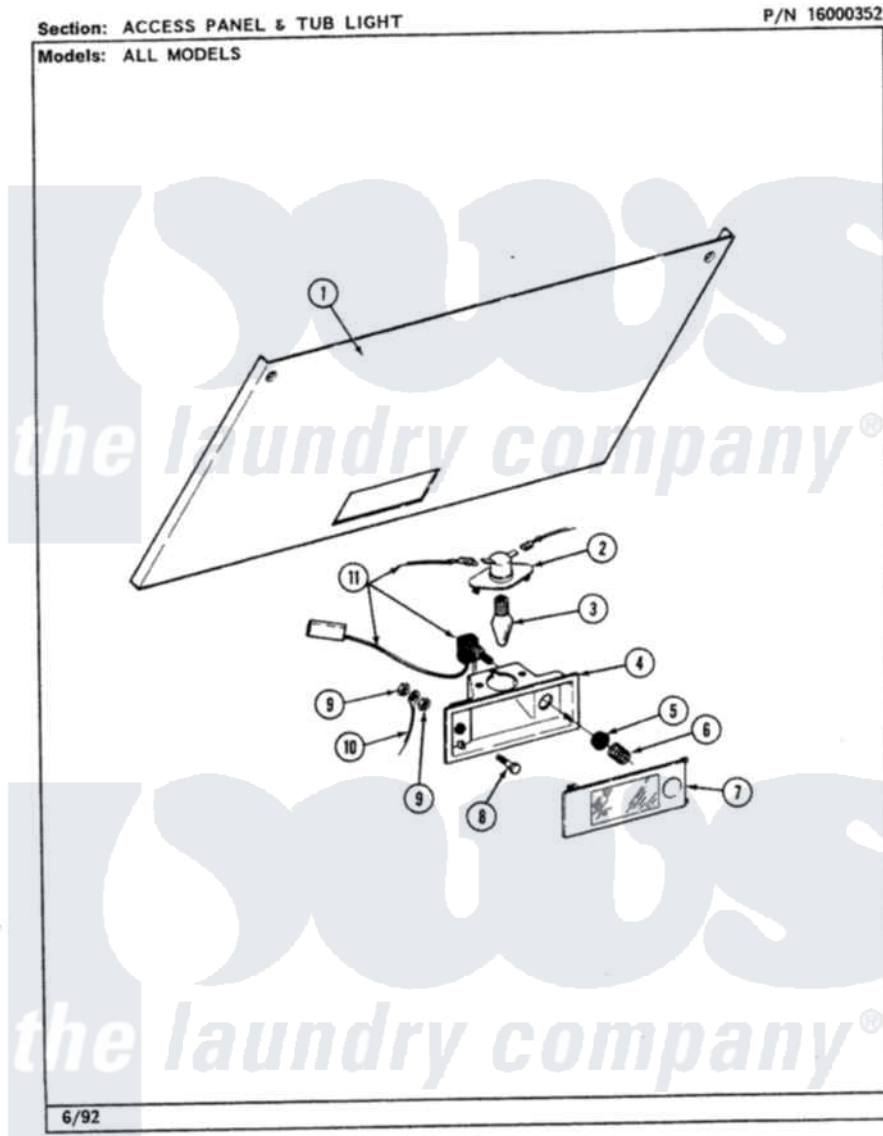

Maytag LSE990ADE 01 - ACCESS PANEL & TUB LIGHT

10

Maytag Residential Maytag LSE990ADE Stacked Washer and Dryer Parts Parts Diagram 01 - ACCESS PANEL & TUB LIGHT

Click on the part number to view part

Item	Original Part Number	Replaced By	Status	Part Description
1	307844		Not Available	ACCESS PANEL (WHT)
2	315198		Not Available	LAMP HOLDER
3	Y307100	67001316		Bulb, Light
4	315195			Lamp Bracket
5	315197		Not Available	NUT FOR TUB LIGHT SWITCH
6	315196		Not Available	SPRING FOR TUB LIGHT
7	Y307845		Not Available	LENS ASSEMBLY
8	315211	22002354		Screw, Back Bracket
9	912077			Locknut, Reader Harness
10	204807			Ground Wire, Supp. Plte To Top Cover
11	Y307847			Switch And Wire Assembly