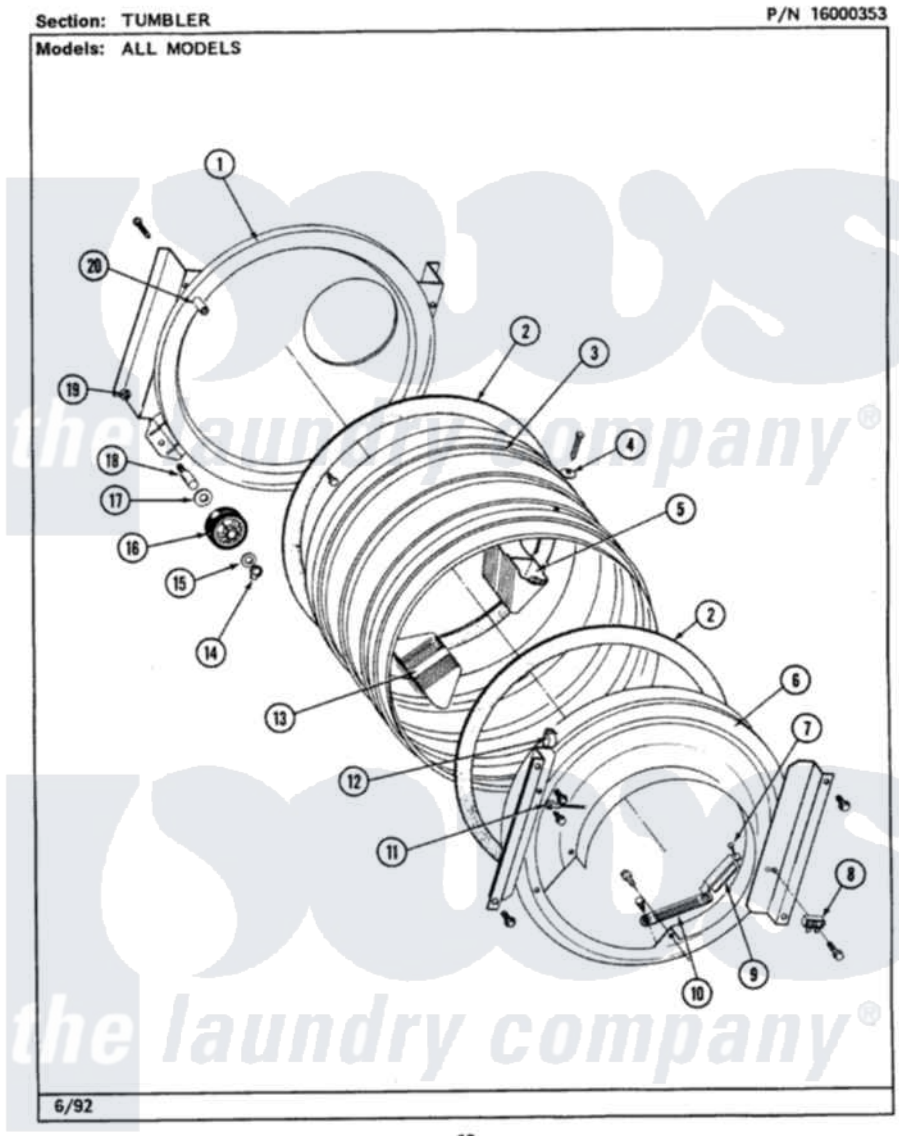

Maytag LSE990ADE 19 - TUMBLER (LSE990ACL,ACW,ADL,ADW)

12

Maytag Residential Maytag LSE990ADE Stacked Washer and Dryer Parts Parts Diagram 19 - TUMBLER
(LSE990ACL,ACW,ADL,ADW)
Click on the part number to view part

Item	Original Part Number	Replaced By	Status	Part Description
1	Y306660	33001106		Back, Tumbler
"	313764		Not Available	SCREW
2	314820			Seal, Tumbler
3	Y306664	33001177		Tumbler
"	314805	33001177		Tumbler
"	Y310759			Screw, Tumbler Baffles
4	314158			Washer, Baffle To Tumbler
5	Y310759			Screw, Tumbler Baffles
"	314807		Not Available	TUMBLER BAFFLE - TALL
6	Y310632	1163839		Screw
"	306710			Tumbler Front Assembly
"	Y313561			Screw---NA
"	Y314110	33002917		Screw, No.10-16
7	210720			Rivet, Bearing To Tumbler Frmt
8	306130			Spark Gap Assembly
"	314554		Not Available	SCREW

9	306508		Tumbler Bearing Kit ---W
10	304997		Sensor Assembly With Screws
"	Y251119	3177991	Screw
11	901220		Ground Wire
"	211294	90767	Screw, 8A X 3/8 HeX Washer Head Tapping
12	Y310376		Clip, Door Switch Harness
13	314806	Not Available	TUMBLER BAFFLE - SHORT
"	Y310759		Screw, Tumbler Baffles
14	410233	9703438	Ring-Retrnr
15	312535		Washer, Vault Mounting Brk.
16	Y303373	12001541	Drum Roller/Washer Assembly--W
17	Y313347	312535	Washer, Vault Mounting Brk.
18	Y312948	6-3129480	Shaft- Tumbler
19	312538	33001443	Nut, Hex
20	313915	31-3915	Tech Sheet