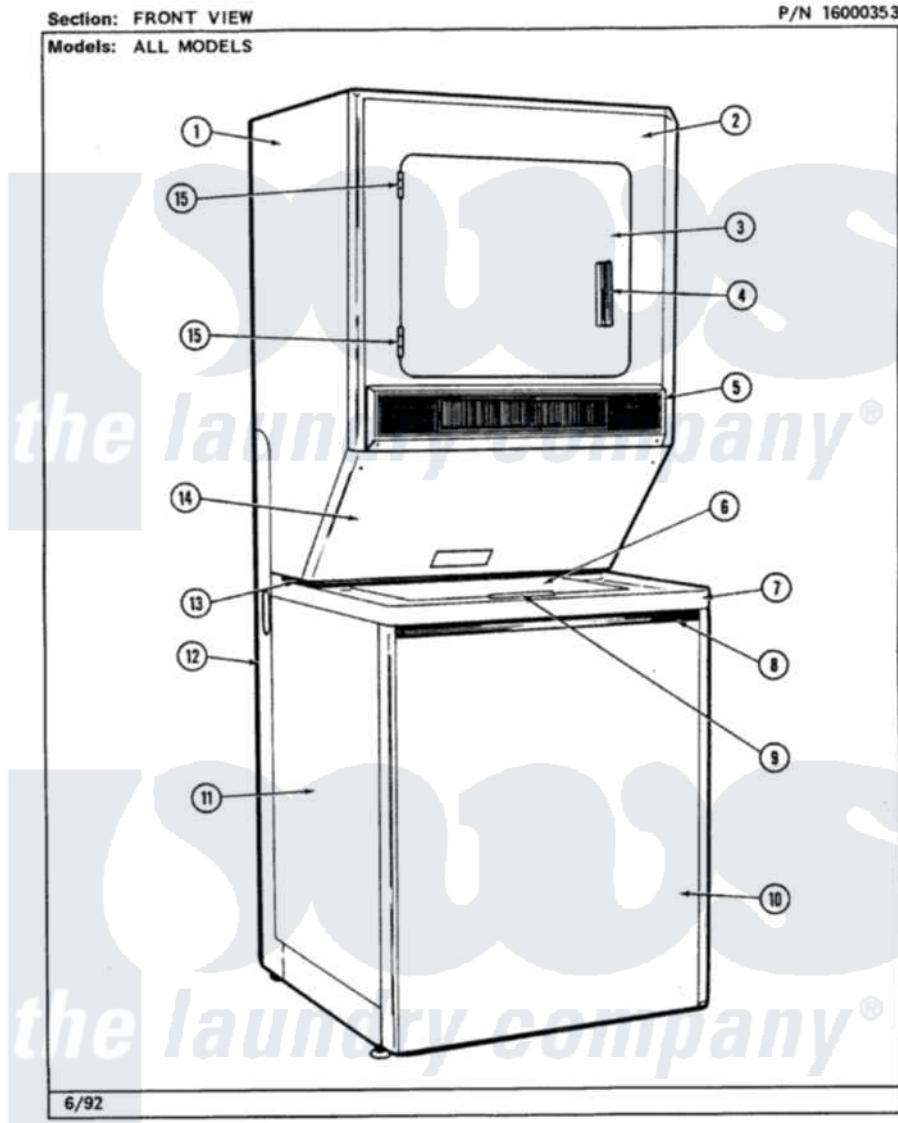

Maytag LSE9900ADW 11 - FRONT VIEW (LSE9900ACL,ACE,ADL,ADW)

2

Maytag Residential Maytag LSE9900ADW Stacked Washer and Dryer Parts Parts Diagram 11 - FRONT VIEW
 (LSE9900ACL,ACE,ADL,ADW)
 Click on the part number to view part

Item	Original Part Number	Replaced By	Status	Part Description
1	308055			Cabinet
2	314474		Not Available	FRONT PANEL-WHITE
3	314475			Panel, Outer Door
4	314476		Not Available	HANDLE,DOOR
5	307851		Not Available	CONTROL PANEL
"	210932			Screw, No.8 X 9/16 Ctsk Note: Screw, Inlet Duct
6	215251		Not Available	LID-WHITE
7	207579		Not Available	TOP COVER (WHITE)
8	215266		Not Available	TRIM, FRONT PANEL
9	206667			Handle With Nuts
10	207205			Panel, Front
11	207207		Not Available	CABINET WHT
12	Y306110			Stand, Dryer
13	215245		Not Available	BRIDGE FOR TOP COVER NA