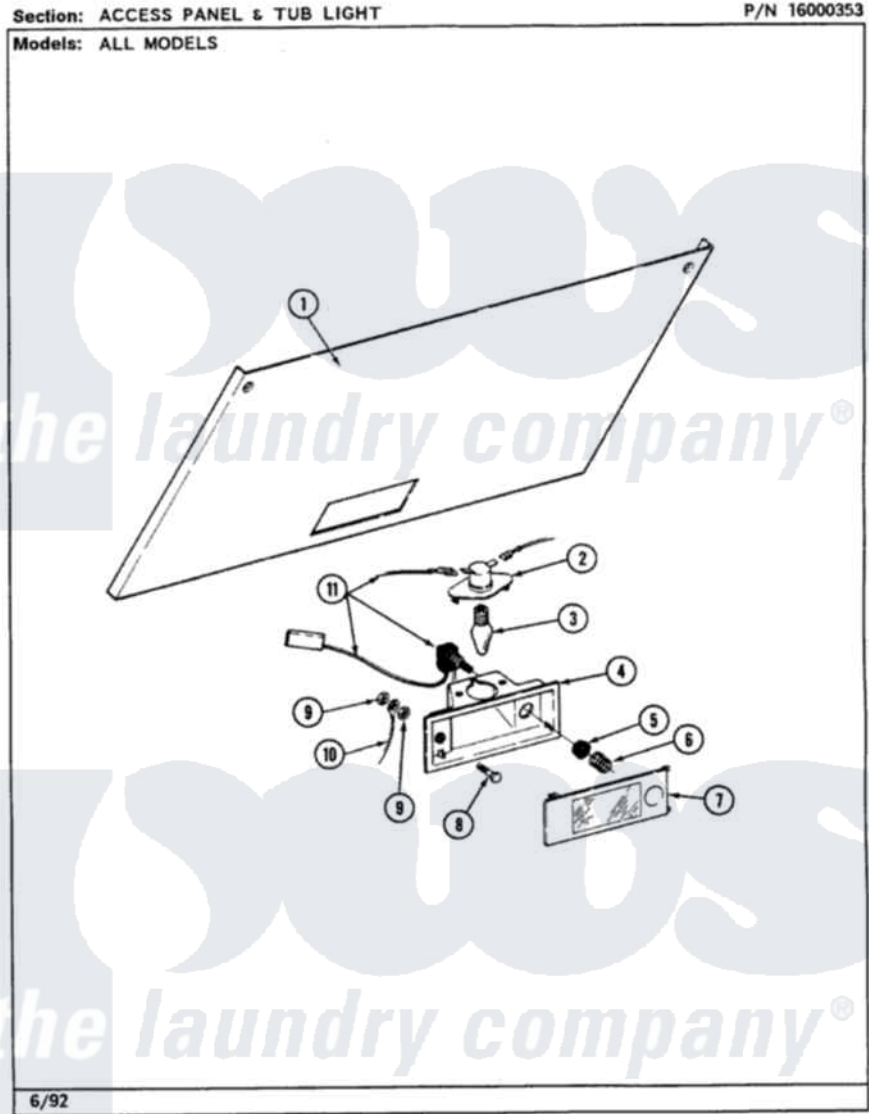

Maytag LSE9900AFW 01 - ACCESS PNL & TUB LGT (LSE9900AFx)

10

Maytag Residential Maytag LSE9900AFW Stacked Washer and Dryer Parts Parts Diagram 01 - ACCESS PNL & TUB LGT (LSE9900AFx)

[Click on the part number to view part](#)

Item	Original Part Number	Replaced By	Status	Part Description
1	307844		Not Available	ACCESS PANEL (WHT)
2	315198		Not Available	LAMP HOLDER
3	Y307100	67001316		Bulb, Light
4	315195			Lamp Bracket
5	315197		Not Available	NUT FOR TUB LIGHT SWITCH
6	315196		Not Available	SPRING FOR TUB LIGHT
7	Y307845		Not Available	LENS ASSEMBLY
8	315211	22002354		Screw, Back Bracket
9	912077			Locknut, Reader Harness
10	204807			Ground Wire, Supp. Plte To Top Cover
11	Y307847			Switch And Wire Assembly