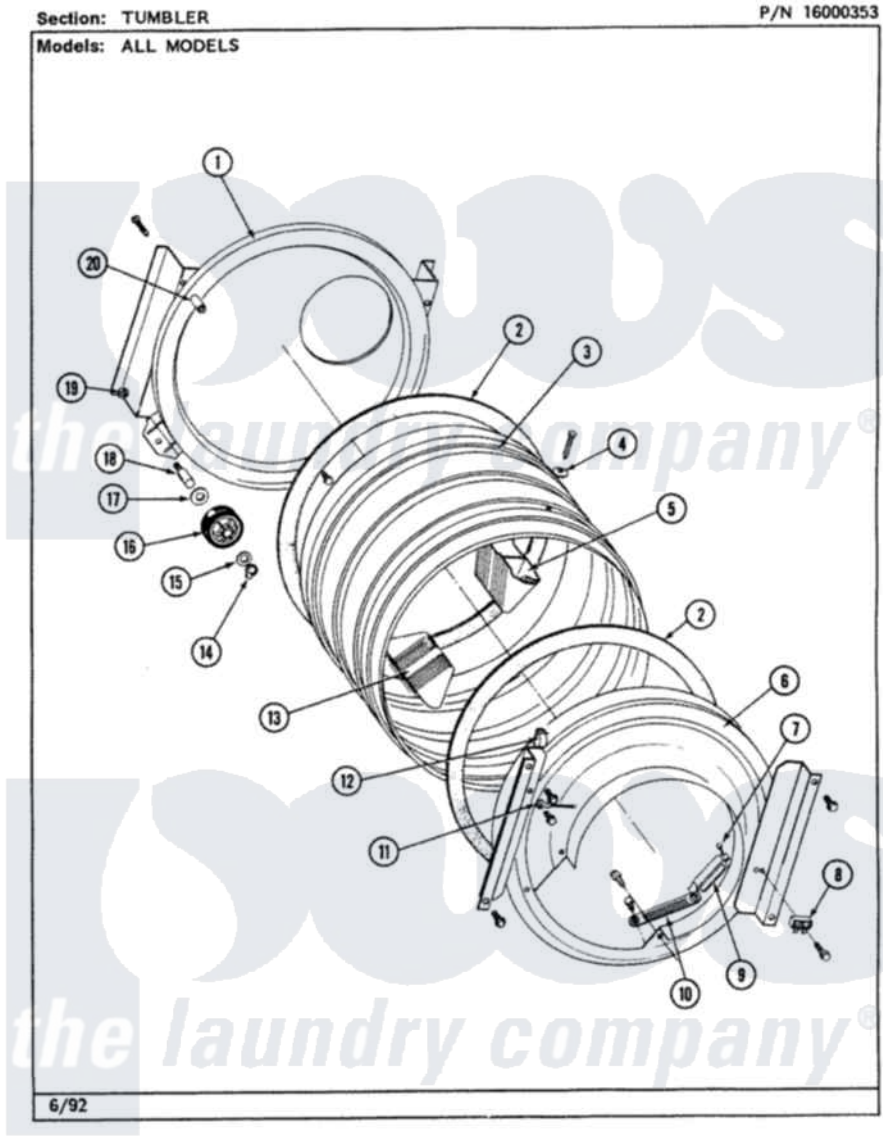

# Maytag LSE9900AFW 08 - FRONT (LSE9900AFL,AFW)

Maytag Residential Maytag LSE9900AFW Stacked Washer and Dryer Parts Parts Diagram 08 - FRONT (LSE9900AFL,AFW)

Click on the part number to view part

Item	Original Part Number	Replaced By	Status	Part Description
1	<a href="#">308055</a>			Cabinet
2	314474		Not Available	FRONT PANEL-WHITE
3	<a href="#">314475</a>			Panel, Outer Door
4	314476		Not Available	HANDLE, DOOR
5	307851		Not Available	CONTROL PANEL
"	<a href="#">210932</a>			Screw, No.8 X 9/16 Ctsk Note: Screw, Inlet Duct
6	215251		Not Available	LID-WHITE
7	207579		Not Available	TOP COVER (WHITE)
8	215266		Not Available	TRIM, FRONT PANEL
9	<a href="#">206667</a>			Handle With Nuts
10	<a href="#">207205</a>			Panel, Front
11	207207		Not Available	CABINET WHT
12	<a href="#">Y306110</a>			Stand, Dryer
13	215245		Not Available	BRIDGE FOR TOP COVER NA