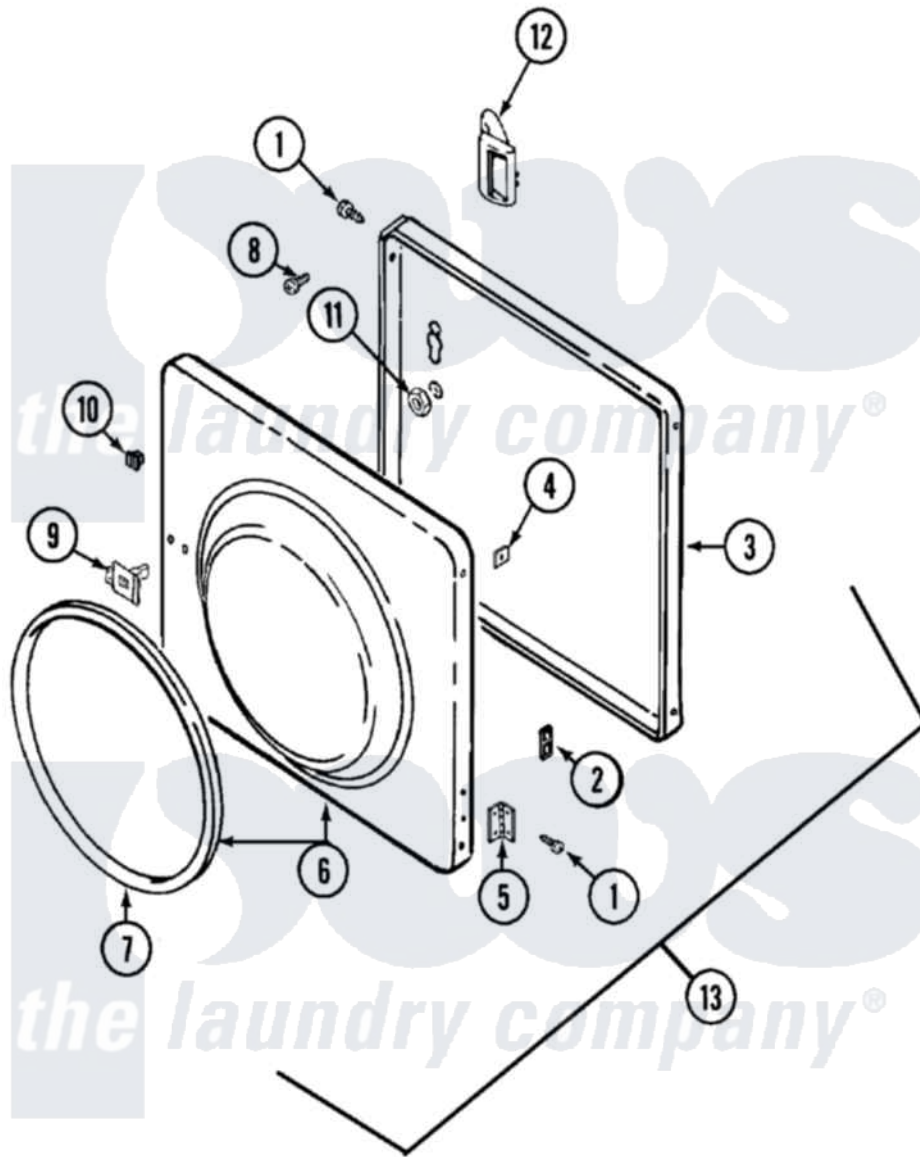

Maytag LSE9904ACE 05 - DOOR

Maytag [Residential Maytag LSE9904ACE Stacked Washer and Dryer Parts](#) Parts Diagram 05 - DOOR
 Click on the part number to view part

Item	Original Part Number	Replaced By	Status	Part Description
1	Y314062			Screw, Door Hinge And Panel
2	33001222			Speednut, Twin
"	33001221	22001817		Sheet, Sound Damper
"	Y313907			Fastener, Twin
3	314475			Panel, Outer Door
4	Y313910			Clip, Door Liner To Outer Panel
5	33001230			Hinge, Door
6	33001002			Door, Inner
7	33001005			Seal, Door
8	312960	489355		Screw, 8 X 1/2
9	Y304578	LA-1003		Door Catch Kit
10	Y313911			Door Strike Retainer
11	214872			Palnut, End Cap Note: Nut, Lamp Holder
12	315425		Not Available	HANDLE, DOOR
13	33001113		Not Available	DOOR, COMPLETE (WHT)