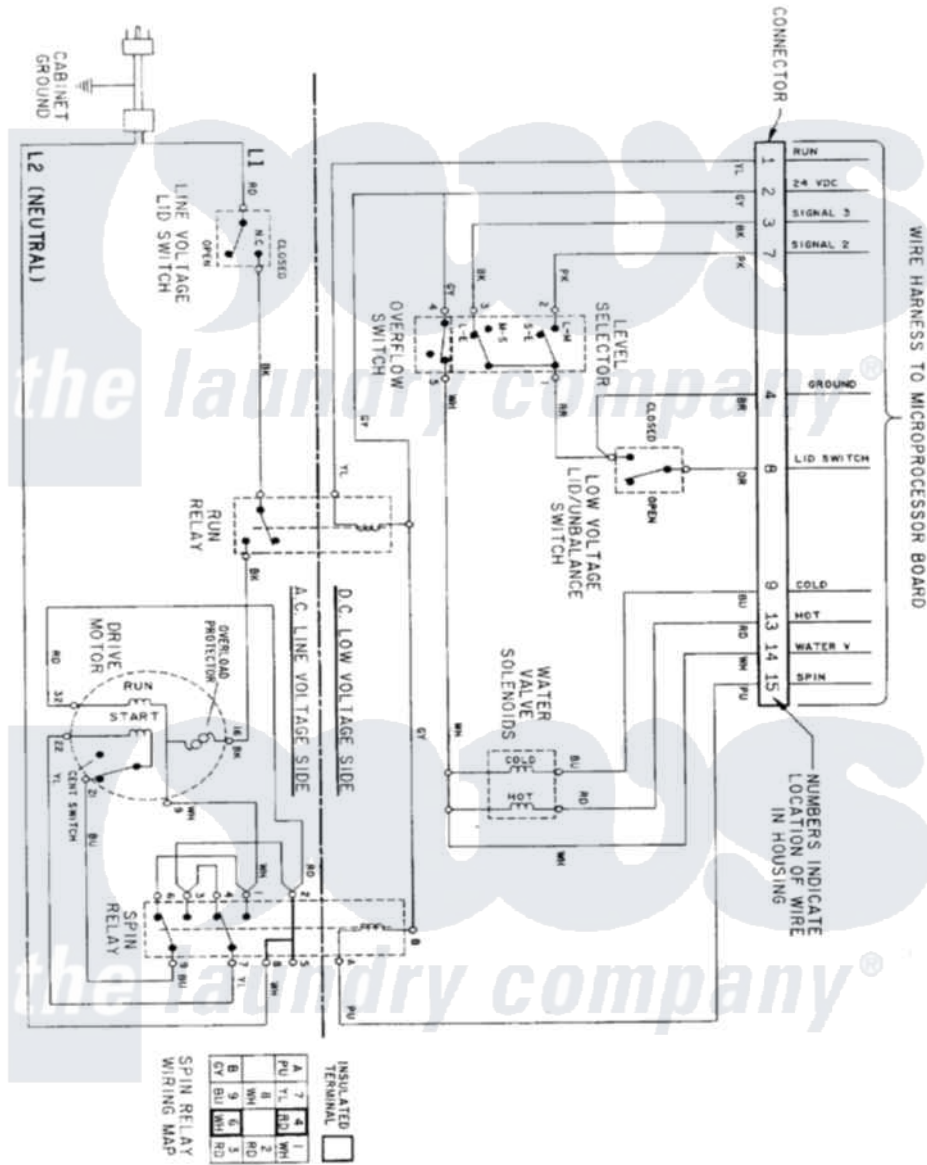

Maytag LSE9904ACE 16 - WIRING INFORMATION-ALL MODELS (WASHER)

Maytag Residential Maytag LSE9904ACE Stacked Washer and Dryer Parts Parts Diagram 16 - WIRING INFORMATION-ALL MODELS (WASHER)
 Click on the part number to view part

Item	Original Part Number	Replaced By	Status	Part Description
NI	15001292		Not Available	WIRING INFORMATION