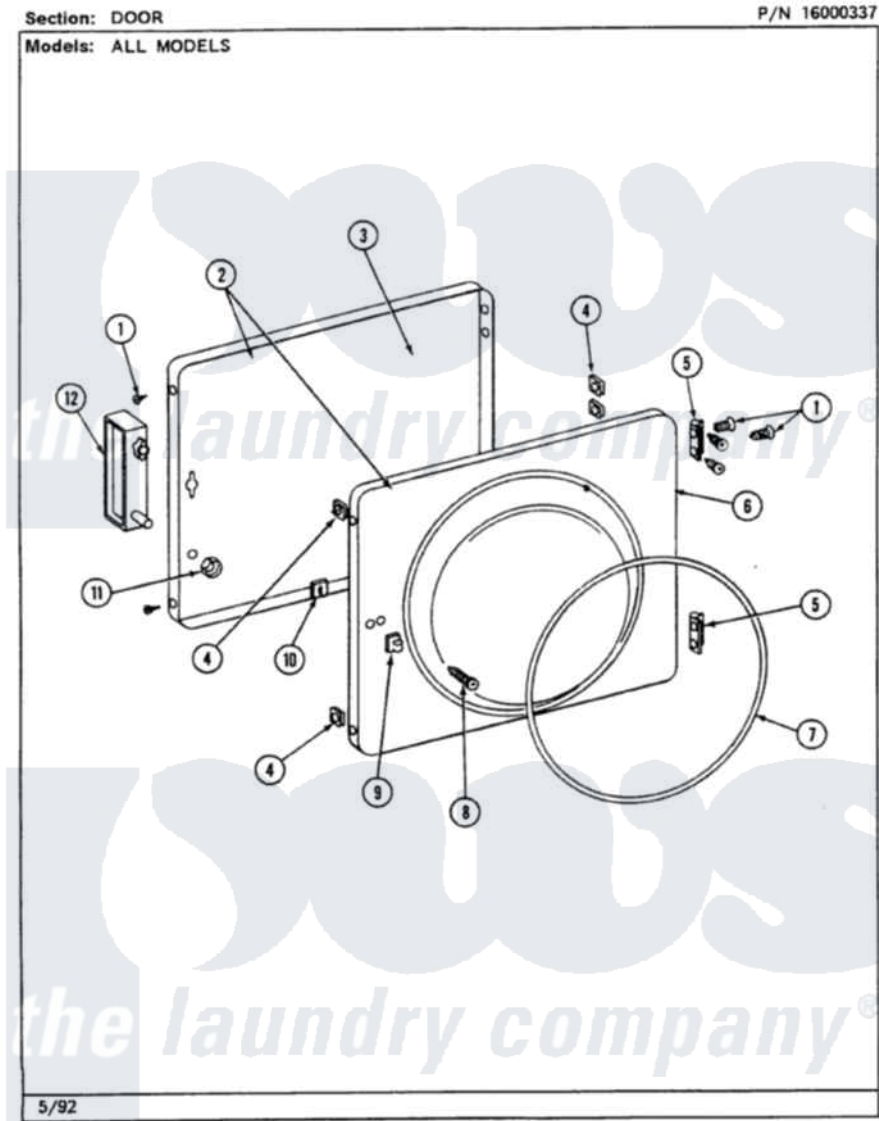

Maytag LSG7800ABE 07 - DOOR (LSG7800ABx)

10

Maytag [Residential Maytag LSG7800ABE Stacked Washer and Dryer Parts](#) Parts Diagram 07 - DOOR (LSG7800ABx)
 Click on the part number to view part

Item	Original Part Number	Replaced By	Status	Part Description
1	Y314062			Screw, Door Hinge And Panel
2	306669		Not Available	DOOR, S1000
3	314475			Panel, Outer Door
4	Y313910			Clip, Door Liner To Outer Panel
5	Y304577	33001230		Hinge, Door
6	Y306667	33001002		Door, Inner
7	314077			Door Seal
8	312960	489355		Screw, 8 X 1/2
9	306436			Door Latch Kit--W
10	Y313911			Door Strike Retainer
11	214872			Palnut, End Cap Note: Nut, Lamp Holder
12	315425		Not Available	HANDLE, DOOR