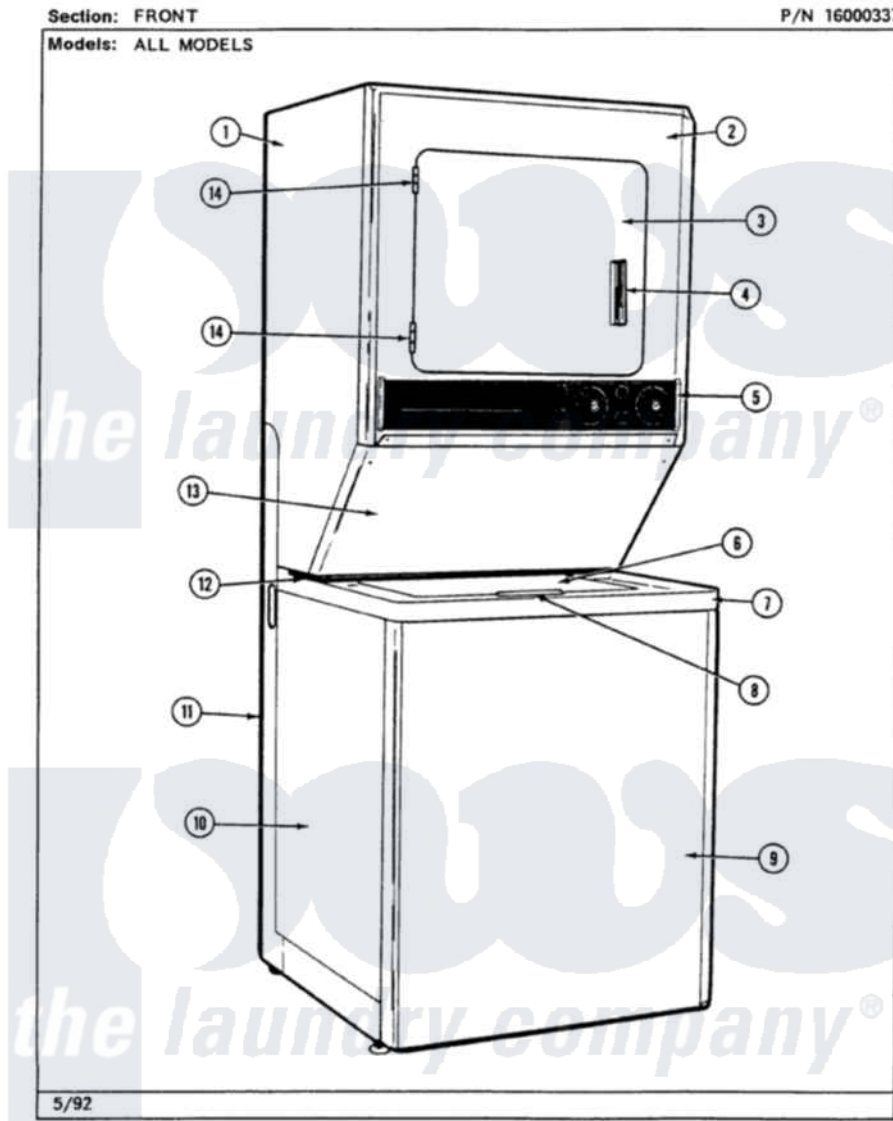

Maytag LSG7800ABE 08 - FRONT (LSG7800ABx)

2

Maytag Residential Maytag LSG7800ABE Stacked Washer and Dryer Parts Parts Diagram 08 - FRONT (LSG7800ABx)
 Click on the part number to view part

Item	Original Part Number	Replaced By	Status	Part Description
1	308055			Cabinet
2	315261		Not Available	FRONT PANEL (WHITE)
3	314475			Panel, Outer Door
4	315425		Not Available	HANDLE, DOOR
5	308454	3149401		Switch-Inf
6	215251		Not Available	LID-WHITE
7	207579		Not Available	TOP COVER (WHITE)
8	216058		Not Available	HANDLE FOR LID
"	215550			Stud For Lid Handle
"	215551			Palnut
9	207205			Panel, Front
10	207207		Not Available	CABINET WHT
11	Y306110			Stand, Dryer
12	215245		Not Available	BRIDGE FOR TOP COVER NA
13	306072		Not Available	ACCESS PANEL-WHITE
14	Y304577	33001230		Hinge, Door