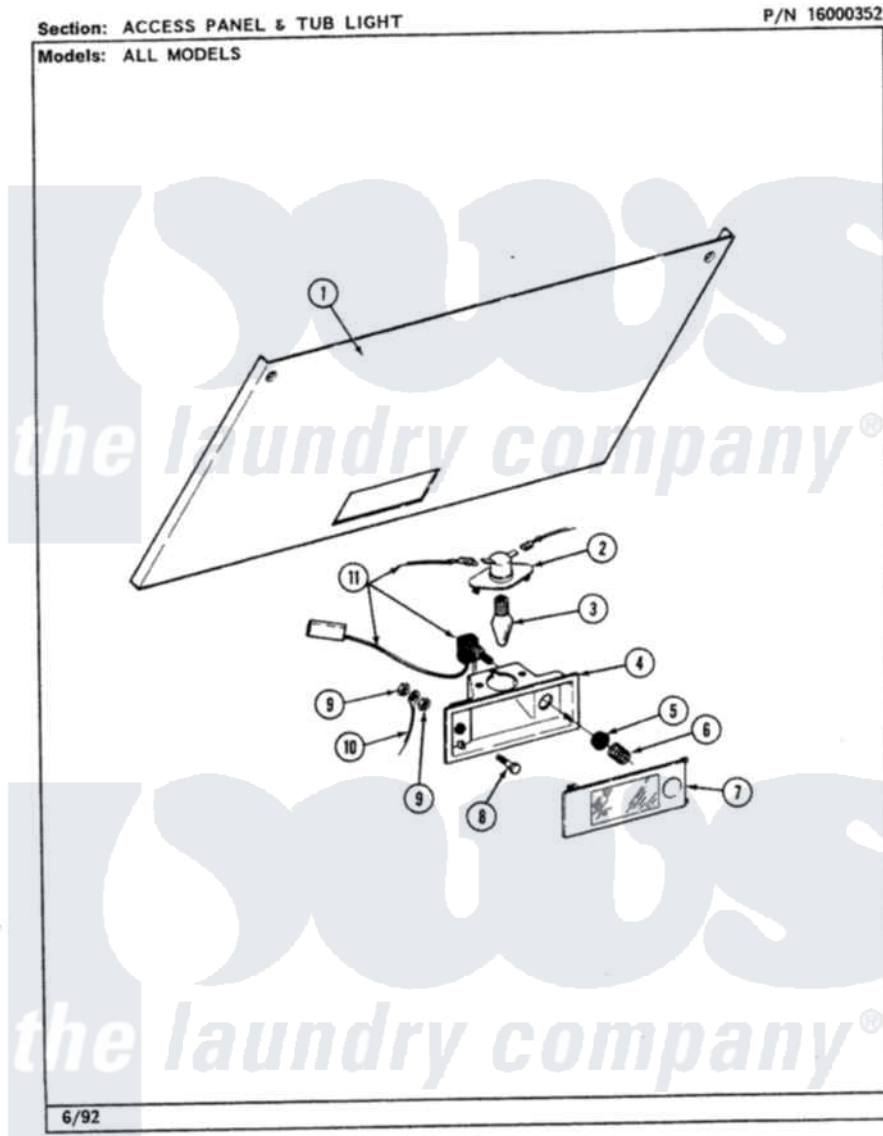

Maytag LSG990AAE 01 - ACCESS PANEL & TUB LIGHT

10

Maytag Residential Maytag LSG990AAE Stacked Washer and Dryer Parts Parts Diagram 01 - ACCESS PANEL & TUB LIGHT

Click on the part number to view part

Item	Original Part Number	Replaced By	Status	Part Description
1	307844		Not Available	ACCESS PANEL (WHT)
2	315198		Not Available	LAMP HOLDER
3	Y307100	67001316		Bulb, Light
4	315195			Lamp Bracket
5	315197		Not Available	NUT FOR TUB LIGHT SWITCH
6	315196		Not Available	SPRING FOR TUB LIGHT
7	Y307845		Not Available	LENS ASSEMBLY
8	315211	22002354		Screw, Back Bracket
9	912077			Locknut, Reader Harness
10	204807			Ground Wire, Supp. Plte To Top Cover
11	Y307847			Switch And Wire Assembly